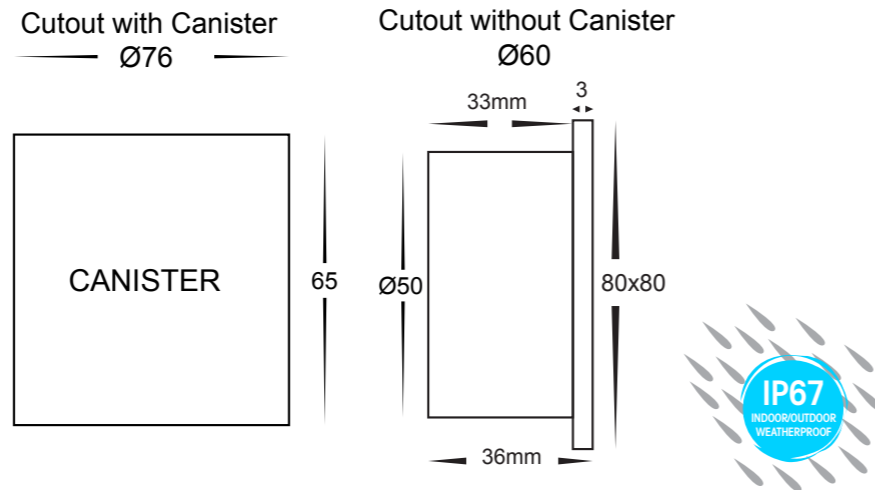

316 Stainless Steel

Aluminium White

Aluminium Black

Reces

- Recessed square step light
- Stainless Steel 316 and Aluminium
- Installation depth: 65mm
- 40° beam angle
- IP Rating: IP67

IMAGE	PART NUMBER	COLOUR TEMP	LUMENS	INPUT	INCLUDED LED
	HV3215C-SS316	5500K	190lm	12v DC	Built-in 3w
	HV3215W-SS316	3000k	180lm		
	HV3215C-WHT	5500K	190lm	12v DC	Built-in 3w
	HV3215W-WHT	3000k	180lm		
	HV3215C-BLK	5500K	190lm	12v DC	Built-in 3w
	HV3215W-BLK	3000k	180lm		

All low voltage products that specify an input of 12v or 24v DC must be used with a suitable LED driver, refer to pages 267 - 274
Lumen output measured at source. All globes supplied with fittings are non dimmable. If you require 240v dimmable globes refer to page 336

316 Stainless Steel

Aluminium White

Aluminium Black

Mini Reces

- Recessed square step light
- Stainless Steel 316 and Aluminium
- Installation depth: 40mm
- 40° beam angle
- IP Rating: IP67

IMAGE	PART NUMBER	COLOUR TEMP	LUMENS	INPUT	INCLUDED LED
	HV3216C-SS316	5500K	60lm	12v DC	Built-in 1w
	HV3216W-SS316	3000k	55lm		
	HV3216C-WHT	5500K	60lm	12v DC	Built-in 1w
	HV3216W-WHT	3000k	55lm		
	HV3216C-BLK	5500K	60lm	12v DC	Built-in 1w
	HV3216W-BLK	3000k	55lm		