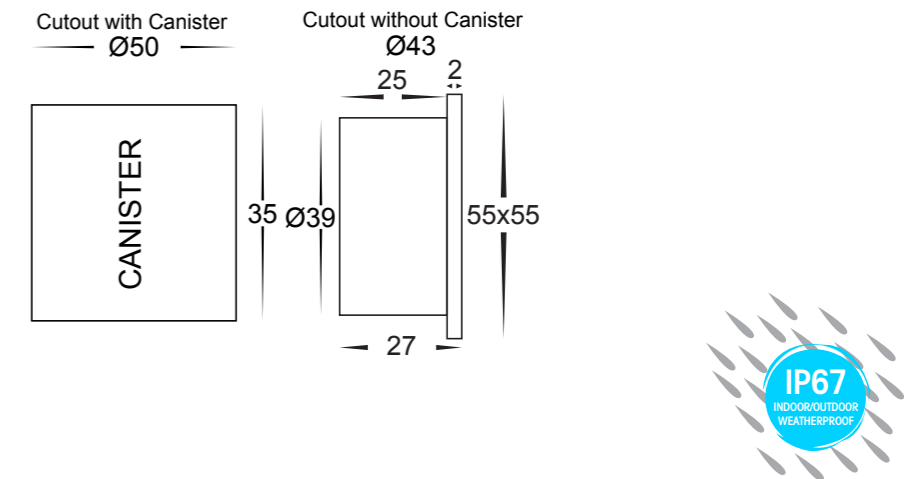

316 Stainless Steel

Aluminium White

Aluminium Black

Reces

- Recessed square step light
- Stainless Steel 316 and Aluminium
- Installation depth: 65mm
- 40° beam angle
- IP Rating: IP67

IMAGE	PART NUMBER	COLOUR TEMP	LUMENS	INPUT	INCLUDED LED
	HV3215C-SS316	5500K	190lm	12v DC	Built-in 3w
	HV3215W-SS316	3000k	180lm		
	HV3215C-WHT	5500K	190lm	12v DC	Built-in 3w
	HV3215W-WHT	3000k	180lm		
	HV3215C-BLK	5500K	190lm	12v DC	Built-in 3w
	HV3215W-BLK	3000k	180lm		

316 Stainless Steel

Aluminium White

Aluminium Black

Mini Reces

- Recessed square step light
- Stainless Steel 316 and Aluminium
- Installation depth: 40mm
- 40° beam angle
- IP Rating: IP67

IMAGE	PART NUMBER	COLOUR TEMP	LUMENS	INPUT	INCLUDED LED
	HV3216C-SS316	5500K	60lm	12v DC	Built-in 1w
	HV3216W-SS316	3000k	55lm		
	HV3216C-WHT	5500K	60lm	12v DC	Built-in 1w
	HV3216W-WHT	3000k	55lm		
	HV3216C-BLK	5500K	60lm	12v DC	Built-in 1w
	HV3216W-BLK	3000k	55lm		