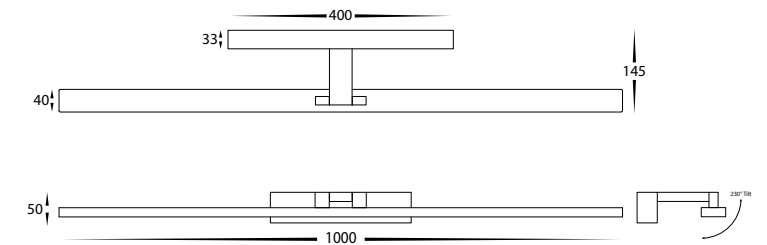

Vanita

1000mm Adjustable Wall Light

Name	Vanita
Material	Aluminium
Colour	Poly Powder Coated Black or White
IP Rating	IP44
Colour Temp	<div style="display: flex; gap: 5px;"> <div style="width: 10px; height: 10px; background-color: #FFD700; border: 1px solid black;"></div> 3000k <div style="width: 10px; height: 10px; background-color: #ADD8E6; border: 1px solid black;"></div> 4000k <div style="width: 10px; height: 10px; background-color: #00CED1; border: 1px solid black;"></div> 5500k </div>
Tilt	230°
IK Rating	IK02
Installation Type	Wall - Surface Mounted
Diffuser Type	Polycarbonate
Lamp Base	50w Built in LED
Max Wattage	1x 50w
Protection Class	1 (Earth Required)
Lamp Expectancy	<30,000hrs*
CRI	CRI>80
Dimmable	Yes - Triac Dimming
Warranty	3 Years Replacement*

Dimensions

Warranty
Terms & Conditions

Website

Product Ordering

Image	Part Number	Colour Temp	Lumens	Input Voltage	Beam Angle	Included LED	Barcode
	HV8104T-BLK	<div style="display: flex; gap: 5px;"> <div style="width: 10px; height: 10px; background-color: #FFD700; border: 1px solid black;"></div> 3000K <div style="width: 10px; height: 10px; background-color: #ADD8E6; border: 1px solid black;"></div> 4000K <div style="width: 10px; height: 10px; background-color: #00CED1; border: 1px solid black;"></div> 5500K </div>	3500lm 3600lm 3650lm	240v AC	120°	TRI Colour 50w Built in LED	9350418035677
	HV8104T-WHT	<div style="display: flex; gap: 5px;"> <div style="width: 10px; height: 10px; background-color: #FFD700; border: 1px solid black;"></div> 3000K <div style="width: 10px; height: 10px; background-color: #ADD8E6; border: 1px solid black;"></div> 4000K <div style="width: 10px; height: 10px; background-color: #00CED1; border: 1px solid black;"></div> 5500K </div>	3500lm 3600lm 3650lm	240v AC	120°	TRI Colour 50w Built in LED	9350418035684