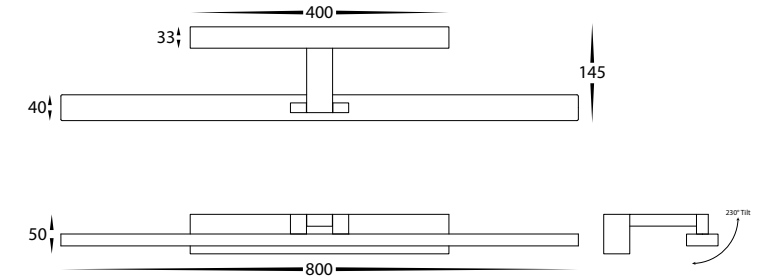

Vanita

800mm Adjustable Wall Light

Name	Vanita
Material	Aluminium
Colour	Poly Powder Coated Black or White
IP Rating	IP44
Colour Temp	<div style="display: flex; gap: 5px;"> <div style="width: 10px; height: 10px; background-color: #FFD700; border: 1px solid black;"></div> 3000k <div style="width: 10px; height: 10px; background-color: #ADD8E6; border: 1px solid black;"></div> 4000k <div style="width: 10px; height: 10px; background-color: #00CED1; border: 1px solid black;"></div> 5500k </div>
Tilt	230°
IK Rating	IK02
Installation Type	Wall - Surface Mounted
Diffuser Type	Polycarbonate
Lamp Base	40w Built in LED
Max Wattage	1x 40w
Protection Class	1 (Earth Required)
Lamp Expectancy	<30,000hrs
CRI	CRI>80
Dimmable	Yes - Triac Dimming
Warranty	3 Years Replacement

Dimensions

Warranty
Terms & Conditions

Website

Product Ordering

Image	Part Number	Colour Temp	Lumens	Input Voltage	Beam Angle	Included LED	Barcode
	HV8103T-BLK	<div style="display: flex; gap: 5px;"> <div style="width: 10px; height: 10px; background-color: #FFD700; border: 1px solid black;"></div> 3000K <div style="width: 10px; height: 10px; background-color: #ADD8E6; border: 1px solid black;"></div> 4000K <div style="width: 10px; height: 10px; background-color: #00CED1; border: 1px solid black;"></div> 5500K </div>	2200lm 2220lm 2240lm	240v AC	120°	TRI Colour 40w Built in LED	9350418035653
	HV8103T-WHT					TRI Colour 40w Built in LED	9350418035660