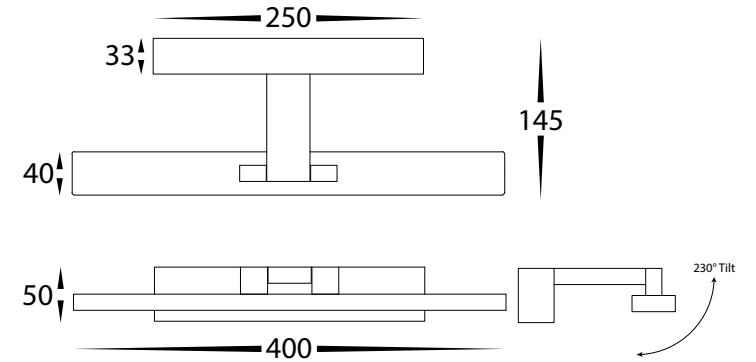

Vanita

400mm Adjustable Wall Light

Name	Vanita
Material	Aluminium
Colour	Poly Powder Coated Black or White
IP Rating	IP44
Colour Temp	<div style="display: flex; gap: 5px;"> <div style="width: 10px; height: 10px; background-color: yellow; border: 1px solid black;"></div> 3000k <div style="width: 10px; height: 10px; background-color: lightblue; border: 1px solid black;"></div> 4000k <div style="width: 10px; height: 10px; background-color: blue; border: 1px solid black;"></div> 5500k </div>
Tilt	230°
IK Rating	IK02
Installation Type	Wall - Surface Mounted
Diffuser Type	Polycarbonate
Lamp Base	20w Built in LED
Max Wattage	1x 20w
Protection Class	1 (Earth Required)
Lamp Expectancy	<30,000hrs*
CRI	CRI>80
Dimmable	Yes - Triac Dimming
Warranty	3 Years Replacement*

Dimensions

Warranty
Terms & Conditions

Website

Product Ordering

Image	Part Number	Colour Temp	Lumens	Input Voltage	Beam Angle	Included LED	Barcode
	HV8101T-BLK	<div style="display: flex; gap: 5px;"> <div style="width: 10px; height: 10px; background-color: yellow; border: 1px solid black;"></div> 3000K <div style="width: 10px; height: 10px; background-color: lightblue; border: 1px solid black;"></div> 4000K <div style="width: 10px; height: 10px; background-color: blue; border: 1px solid black;"></div> 5500K </div>	1400lm 1500lm 1450lm	240v AC	120°	TRI Colour 20w Built in LED	9350418035615
	HV8101T-WHT					TRI Colour 20w Built in LED	9350418035622