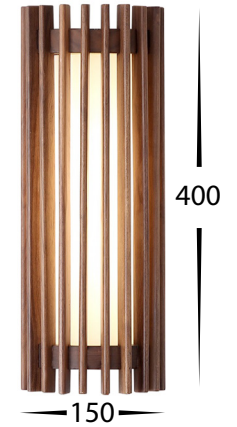

Orech Walnut Timber LED Wall Light

Name	Orech
Material	Walnut Timber** + Aluminium
Colour	Walnut**
IP Rating	IP20
Colour Temp	<div style="display: flex; gap: 5px;"> <div style="width: 10px; height: 10px; background-color: #FFD700; border: 1px solid black;"></div> 3000k <div style="width: 10px; height: 10px; background-color: #ADD8E6; border: 1px solid black;"></div> 4000k <div style="width: 10px; height: 10px; background-color: #00CED1; border: 1px solid black;"></div> 5500k </div>
IK Rating	IK05
Installation Type	Wall - Surface Mounted
Diffuser Type	Polycarbonate
Lamp Base	Built in LED
Max Wattage	12w
Protection Class	1 (Requires Earth)
Lamp Expectancy	<30,000hrs*
CRI	CRI>80
Dimmable	Triac Dimmable
SDCM	<6
UGR	<25
Warranty	3 Years Replacement*

Dimensions

i Walnut is a natural timber and will vary in colour, grain pattern, texture, and tone. Natural characteristics such as knots, mineral streaks and colour variation are inherent to the material and are not considered defects. These variations are part of the beauty and uniqueness of each piece.

Warranty
Terms & Conditions

Website

Product Ordering

Image	Part Number	Colour Temp	Lumens	Input Voltage	Beam Angle	Included LED	Barcode
	HV8089T	3000k 4000k 5500k	800lm 850lm 825lm	240v	120°	TRI Colour 12w Built in LED	9350418034984