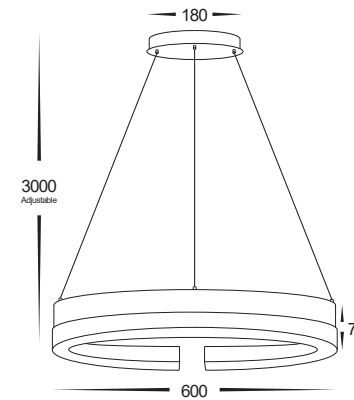

Orah Timber Pendant

LED Pendants

Name	Orah
Material	Walnut Timber + Aluminium
Colour	Walnut + Black
IP Rating	IP20
Colour Temp	<div style="display: flex; gap: 5px;"> <div style="width: 10px; height: 10px; background-color: #FFD700; border: 1px solid black;"></div> 3000k <div style="width: 10px; height: 10px; background-color: #ADD8E6; border: 1px solid black;"></div> 4000k <div style="width: 10px; height: 10px; background-color: #0000FF; border: 1px solid black;"></div> 5500k </div>
IK Rating	IK05
Cable Length	3000mm Adjustable
Installation Type	Ceiling - Suspended
Diffuser Type	Polycarbonate
Lamp Base	Built in LED
Max Wattage	40w / 60w LED
Protection Class	1 (Requires Earth)
Lamp Expectancy	<30,000hrs
CRI	CRI>80
Dimmable	Triac Dimmable
Warranty	3 Years Replacement

HV6092T - 600MM

HV6094T - 800MM

600mm Dimensions

800mm Dimensions

Product Ordering

Image	Part Number	Colour Temp	Lumens	Input Voltage	Beam Angle	Included LED	Barcode
	HV6092T	3000k 4000k 5500k	3200lm 3300lm 3400lm	240V AC	120°	TRI Colour 40w Built in LED	9350418039767
	HV6094T	3000k 4000k 5500k	4800lm 5000lm 4900lm	240V AC	120°	TRI Colour 60w Built in LED	9350418039774