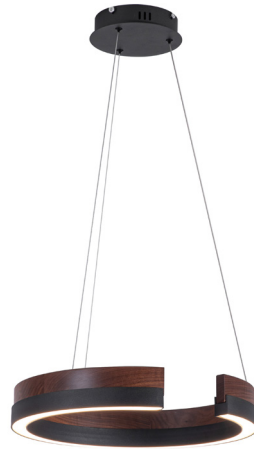

Orah Timber Pendant

LED Pendants

Name	Orah
Material	Walnut Timber + Aluminium
Colour	Walnut + Black
IP Rating	IP20
Colour Temp	<div style="display: flex; gap: 5px;"> <div style="width: 10px; height: 10px; background-color: #FFD700; border: 1px solid black;"></div> 3000k <div style="width: 10px; height: 10px; background-color: #ADD8E6; border: 1px solid black;"></div> 4000k <div style="width: 10px; height: 10px; background-color: #0000FF; border: 1px solid black;"></div> 5500k </div>
IK Rating	IK05
Cable Length	3000mm Adjustable
Installation Type	Ceiling - Suspended
Diffuser Type	Polycarbonate
Lamp Base	Built in LED
Max Wattage	40w / 60w LED
Protection Class	1 (Requires Earth)
Lamp Expectancy	<30,000hrs
CRI	CRI>80
Dimmable	Triac Dimmable
Warranty	3 Years Replacement

HV6092T - 600MM

HV6094T - 800MM

600mm Dimensions

800mm Dimensions

Product Ordering

Image	Part Number	Colour Temp	Lumens	Input Voltage	Beam Angle	Included LED	Barcode
	HV6092T	3000k 4000k 5500k	3200lm 3300lm 3400lm	240V AC	120°	TRI Colour 40w Built in LED	9350418039767
	HV6094T	3000k 4000k 5500k	4800lm 5000lm 4900lm	240V AC	120°	TRI Colour 60w Built in LED	9350418039774