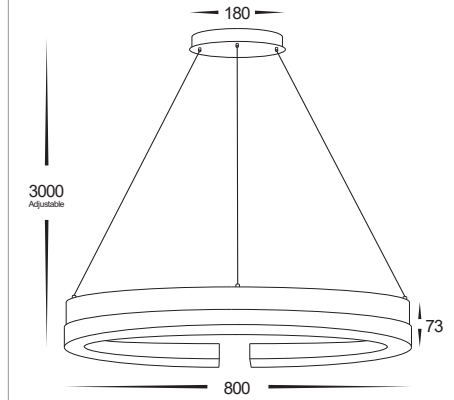

Orah Timber Pendant

LED Pendants

Name	Orah
Material	Walnut Timber + Aluminium
Colour	Walnut + Black
IP Rating	IP20
Colour Temp	<div style="display: flex; gap: 5px;"> <div style="width: 10px; height: 10px; background-color: #FFD700; border: 1px solid black;"></div> 3000k <div style="width: 10px; height: 10px; background-color: #ADD8E6; border: 1px solid black;"></div> 4000k <div style="width: 10px; height: 10px; background-color: #0000FF; border: 1px solid black;"></div> 5500k </div>
IK Rating	IK05
Cable Length	3000mm Adjustable
Installation Type	Ceiling - Suspended
Diffuser Type	Polycarbonate
Lamp Base	Built in LED
Max Wattage	40w / 60w LED
Protection Class	1 (Requires Earth)
Lamp Expectancy	<30,000hrs
CRI	CRI>80
Dimmable	Triac Dimmable
Warranty	3 Years Replacement

HV6092T - 600MM

HV6094T - 800MM

600mm Dimensions

800mm Dimensions

Product Ordering

Image	Part Number	Colour Temp	Lumens	Input Voltage	Beam Angle	Included LED	Barcode
	HV6092T	3000k 4000k 5500k	3200lm 3300lm 3400lm	240V AC	120°	TRI Colour 40w Built in LED	9350418039767
	HV6094T	3000k 4000k 5500k	4800lm 5000lm 4900lm	240V AC	120°	TRI Colour 60w Built in LED	9350418039774