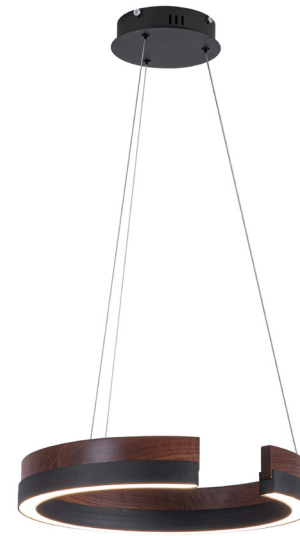

Orah Timber Pendant

LED Pendants

Name	Orah
Material	Walnut Timber + Aluminium
Colour	Walnut + Black
IP Rating	IP20
Colour Temp	<div style="display: flex; gap: 5px;"> <div style="width: 10px; height: 10px; background-color: #FFD700; border: 1px solid black;"></div> 3000k <div style="width: 10px; height: 10px; background-color: #ADD8E6; border: 1px solid black;"></div> 4000k <div style="width: 10px; height: 10px; background-color: #0000FF; border: 1px solid black;"></div> 5500k </div>
IK Rating	IK05
Cable Length	3000mm Adjustable
Installation Type	Ceiling - Suspended
Diffuser Type	Polycarbonate
Lamp Base	Built in LED
Max Wattage	40w / 60w LED
Protection Class	1 (Requires Earth)
Lamp Expectancy	<30,000hrs
CRI	CRI>80
Dimmable	Triac Dimmable
Warranty	3 Years Replacement

HV6092T - 600MM

HV6094T - 800MM

600mm Dimensions

800mm Dimensions

Product Ordering

Image	Part Number	Colour Temp	Lumens	Input Voltage	Beam Angle	Included LED	Barcode
	HV6092T	3000k 4000k 5500k	3200lm 3300lm 3400lm	240V AC	120°	TRI Colour 40w Built in LED	9350418039767
	HV6094T	3000k 4000k 5500k	4800lm 5000lm 4900lm	240V AC	120°	TRI Colour 60w Built in LED	9350418039774