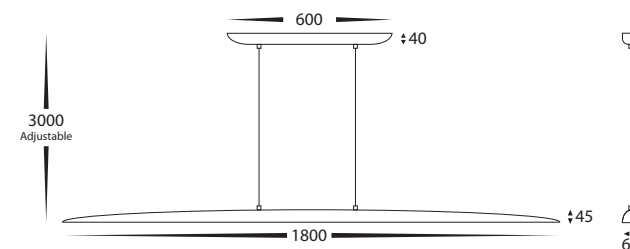

# Noce Linear Pendant LED Pendants

|                          |  |
|--------------------------|--|
| <b>Name</b>              | Noce   |
| <b>Material</b>          | Walnut Timber + Aluminium  |
| <b>Colour</b>            | Walnut + Black   |
| <b>IP Rating</b>         | IP20   |
| <b>Colour Temp</b>       | <div style="display: flex; gap: 5px;"> <div style="width: 10px; height: 10px; background-color: #FFD700; border: 1px solid black;"></div> 3000k<br/> <div style="width: 10px; height: 10px; background-color: #ADD8E6; border: 1px solid black;"></div> 4000k<br/> <div style="width: 10px; height: 10px; background-color: #008080; border: 1px solid black;"></div> 5500k         </div> |
| <b>IK Rating</b>         | IK05   |
| <b>Cable Length</b>      | 3000mm Adjustable  |
| <b>Installation Type</b> | Ceiling - Suspended  |
| <b>Diffuser Type</b>     | Polycarbonate  |
| <b>Lamp Base</b>         | Built in LED   |
| <b>Max Wattage</b>       | 20w / 28w LED  |
| <b>Protection Class</b>  | 1 (Requires Earth)   |
| <b>Lamp Expectancy</b>   | <30,000hrs   |
| <b>CRI</b>               | CRI>80   |
| <b>Dimmable</b>          | Triac Dimmable   |
| <b>Warranty</b>          | 3 Years Replacement  |

HV6010T - 1300MM

HV6012T - 1800MM

Warranty  
Terms & Conditions

Website

## 1300mm Dimensions

## 1800mm Dimensions