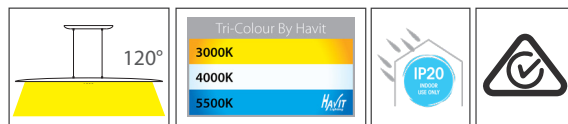

Noce Linear Pendant LED Pendants

Name	Noce
Material	Walnut Timber + Aluminium
Colour	Walnut + Black
IP Rating	IP20
Colour Temp	3000k 4000k 5500k
IK Rating	IK05
Cable Length	3000mm Adjustable
Installation Type	Ceiling - Suspended
Diffuser Type	Polycarbonate
Lamp Base	Built in LED
Max Wattage	20w / 28w LED
Protection Class	1 (Requires Earth)
Lamp Expectancy	<30,000hrs
CRI	CRI>80
Dimmable	Triac Dimmable
Warranty	3 Years Replacement

1300mm Dimensions

1800mm Dimensions

Product Ordering

Image	Part Number	Colour Temp	Lumens	Input Voltage	Beam Angle	Included LED	Barcode
	HV6010T	3000k 4000k 5500k	1600lm 1800lm 1700lm	240V AC	120°	TRI Colour 20w Built in LED	9350418039743
	HV6012T	3000k 4000k 5500k	2240lm 2520lm 2380lm	240V AC	120°	TRI Colour 28w Built in LED	9350418039750