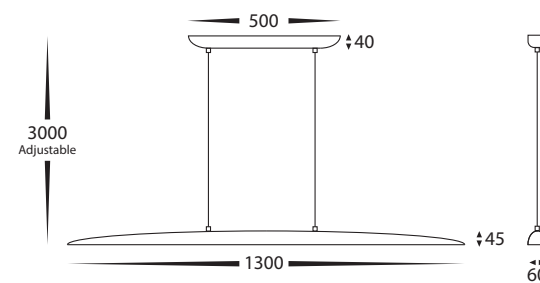

# Noce Linear Pendant LED Pendants

|                          |  |
|--------------------------|--|
| <b>Name</b>              | Noce   |
| <b>Material</b>          | Walnut Timber + Aluminium  |
| <b>Colour</b>            | Walnut + Black   |
| <b>IP Rating</b>         | IP20   |
| <b>Colour Temp</b>       | <div style="display: flex; gap: 5px;"> <div style="width: 10px; height: 10px; background-color: #FFD700; border: 1px solid black;"></div> 3000k<br/> <div style="width: 10px; height: 10px; background-color: #ADD8E6; border: 1px solid black;"></div> 4000k<br/> <div style="width: 10px; height: 10px; background-color: #008080; border: 1px solid black;"></div> 5500k         </div> |
| <b>IK Rating</b>         | IK05   |
| <b>Cable Length</b>      | 3000mm Adjustable  |
| <b>Installation Type</b> | Ceiling - Suspended  |
| <b>Diffuser Type</b>     | Polycarbonate  |
| <b>Lamp Base</b>         | Built in LED   |
| <b>Max Wattage</b>       | 20w / 28w LED  |
| <b>Protection Class</b>  | 1 (Requires Earth)   |
| <b>Lamp Expectancy</b>   | <30,000hrs   |
| <b>CRI</b>               | CRI>80   |
| <b>Dimmable</b>          | Triac Dimmable   |
| <b>Warranty</b>          | 3 Years Replacement  |

HV6010T - 1300MM

HV6012T - 1800MM

Warranty  
Terms & Conditions

Website

## 1300mm Dimensions

## 1800mm Dimensions