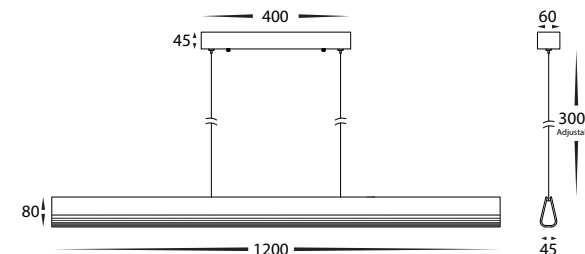

Opex Linear

Walnut Timber LED Pendants

Name	Opex
Material	Walnut Timber** + Aluminium
Colour	Walnut** + Black
IP Rating	IP20
Colour Temp	 3000k
	 4000k
	 5500k
IK Rating	IK05
Cable Length	3000mm Adjustable
Installation Type	Ceiling - Suspended
Diffuser Type	Polycarbonate
Lamp Base	Built in LED
Max Wattage	20w / 28w LED
Protection Class	1 (Requires Earth)
Lamp Expectancy	<30,000hrs*
CRI	CRI>80
Dimmable	Triac Dimmable
SDCM	<6
UGR	<25
Warranty	3 Years Replacement*

HV6013T - 1200MM

HV6014T - 1800MM

HV6013T Dimensions

HV6014T Dimensions

i Walnut is a natural timber and will vary in colour, grain pattern, texture, and tone. Natural characteristics such as knots, mineral streaks and colour variation are inherent to the material and are not considered defects. These variations are part of the beauty and uniqueness of each piece.