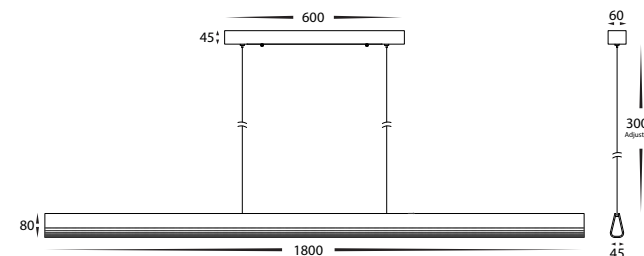

Opex Linear

Walnut Timber LED Pendants

Name	Opex
Material	Walnut Timber** + Aluminium
Colour	Walnut** + Black
IP Rating	IP20
Colour Temp	 3000k
	 4000k
	 5500k
IK Rating	IK05
Cable Length	3000mm Adjustable
Installation Type	Ceiling - Suspended
Diffuser Type	Polycarbonate
Lamp Base	Built in LED
Max Wattage	20w / 28w LED
Protection Class	1 (Requires Earth)
Lamp Expectancy	<30,000hrs*
CRI	CRI>80
Dimmable	Triac Dimmable
SDCM	<6
UGR	<25
Warranty	3 Years Replacement*

HV6013T - 1200MM

HV6014T - 1800MM

HV6013T Dimensions

HV6014T Dimensions

i Walnut is a natural timber and will vary in colour, grain pattern, texture, and tone. Natural characteristics such as knots, mineral streaks and colour variation are inherent to the material and are not considered defects. These variations are part of the beauty and uniqueness of each piece.

Warranty
Terms & Conditions

Website

Product Ordering

Image	Part Number	Colour Temp	Lumens	Input Voltage	Beam Angle	Included LED	Barcode
	HV6013T	3000k 4000k 5500k	1600lm 1800lm 1700lm	240V AC	120°	TRI Colour 20w Built in LED	9350418034885
	HV6014T	3000k 4000k 5500k	2240lm 2520lm 2380lm	240V AC	120°	TRI Colour 28w Built in LED	9350418034892