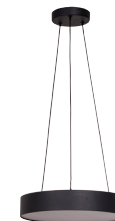

Related Products

[HV5893T-BLK-PDT](#)

[HV5893T-WHT-PDT](#)

[HV5892T-BLK](#)

[HV5892T-WHT](#)

[HV5893T-BLK](#)

[HV5893T-WHT](#)