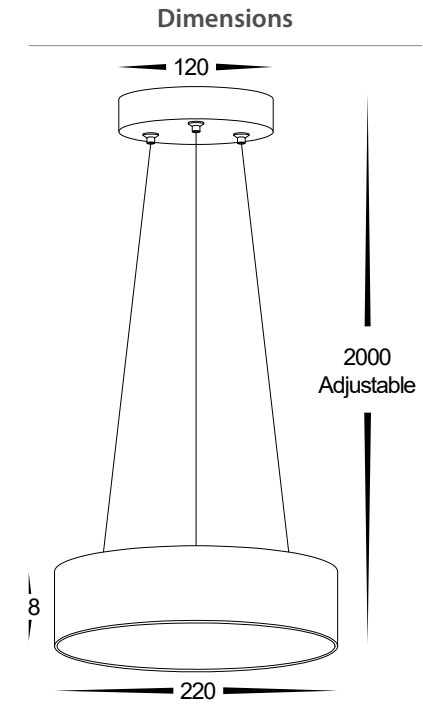

Nella Aluminium LED Pendant Light

Name	Nella
Material	Aluminium
Colour	Powder Coated Black or White
Colour Temp	3000k, 4000k, 5500k
Cable Length	2000mm - Adjustable
IP Rating	IP20
IK Rating	IK04
Installation Type	Ceiling - Suspended
Diffuser Type	Polycarbonate
Lamp Base	Built in LED
Max Wattage	20w
Protection Class	1 (Earth Required)
Lamp Expectancy	<30,000hrs*
SDCM	<5
UGR	<25
CRI	CRI>90
Dimmable	Yes - Triac Dimmable
Warranty	3 Years Replacement*

Warranty Terms & Conditions Website

Product Ordering

Image	Part Number	Colour Temp	Lumens	Input Voltage	Beam Angle	Included LED	Barcode
	HV5892T-BLK-PDT	3000k 4000k 5500k	1210lm 1345lm 1250lm	240v	120°	Tri Colour 20w Built in LED	9350418005373
	HV5892T-WHT-PDT						9350418005380