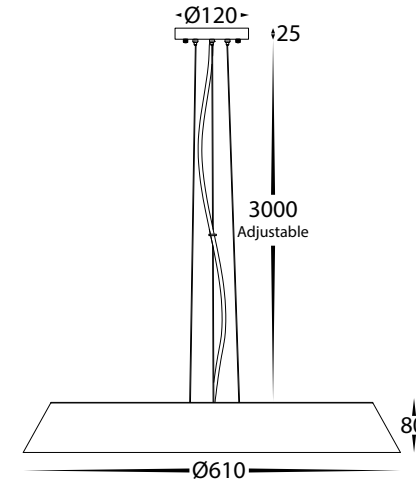

HV5874T Dimensions

HV5874T-PDT Dimensions

i Walnut is a natural timber and will vary in colour, grain pattern, texture, and tone. Natural characteristics such as knots, mineral streaks and colour variation are inherent to the material and are not considered defects. These variations are part of the beauty and uniqueness of each piece.

Warranty
Terms & Conditions

Website

Product Ordering

Image	Part Number	Colour Temp	Lumens	Input Voltage	Beam Angle	Included LED	Barcode
	HV5874T	3000k 4000k 5500k	4500lm 4700lm 4600lm	240v	120°	TRI Colour 50w Built in LED	9350418034977
	HV5874T-PDT	3000k 4000k 5500k	4500lm 4700lm 4600lm	240v	120°	TRI Colour 50w Built in LED	9350418034939

*See Warranty Terms & Conditions for More Information

**Variations in colour, grain, and natural markings are inherent to walnut timber and are not considered defects.

Optional Havit Compatible Accessories

Image	Part Number	Description
Dimmer		
	HV9625	300W LED Dial Dimmer