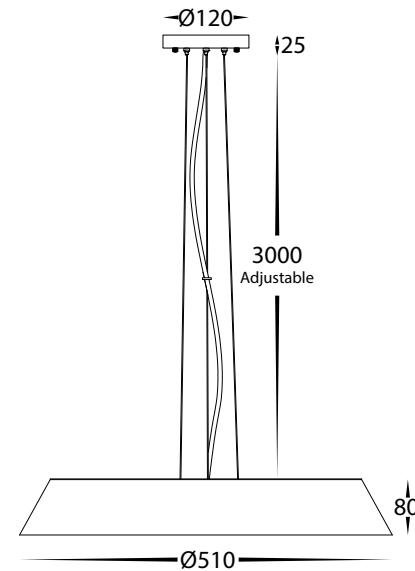

Noyer Walnut Timber LED Oyster & Pendant

Name	Noyer
Material	Walnut Timber** + Aluminium
Colour	Walnut** + White
IP Rating	IP20
Cable Length	3000mm Adjustable (Pendant Model Only)
Colour Temp	<div style="display: flex; gap: 5px;"> <div style="width: 10px; height: 10px; background-color: #FFD700; border: 1px solid black;"></div> 3000k <div style="width: 10px; height: 10px; background-color: #ADD8E6; border: 1px solid black;"></div> 4000k <div style="width: 10px; height: 10px; background-color: #00008B; border: 1px solid black;"></div> 5500k </div>
IK Rating	IK05
Installation Type	Ceiling - Surface Mounted
Diffuser Type	Polycarbonate
Lamp Base	Built in LED
Max Wattage	40w
Protection Class	1 (Requires Earth)
Lamp Expectancy	<30,000hrs*
CRI	CRI>80
Dimmable	Triac Dimmable
SDCM	<6
UGR	<25
Warranty	3 Years Replacement*

HV5873T

HV5873T-PDT

HV5873T Dimensions

HV5873T-PDT Dimensions

i Walnut is a natural timber and will vary in colour, grain pattern, texture, and tone. Natural characteristics such as knots, mineral streaks and colour variation are inherent to the material and are not considered defects. These variations are part of the beauty and uniqueness of each piece.

Warranty
Terms & Conditions

Website

Product Ordering

Image	Part Number	Colour Temp	Lumens	Input Voltage	Beam Angle	Included LED	Barcode
	HV5873T	3000k 4000k 5500k	3500lm 3700lm 3600lm	240v	120°	TRI Colour 40w Built in LED	9350418034960
	HV5873T-PDT	3000k 4000k 5500k	3500lm 3700lm 3600lm	240v	120°	TRI Colour 40w Built in LED	9350418034922