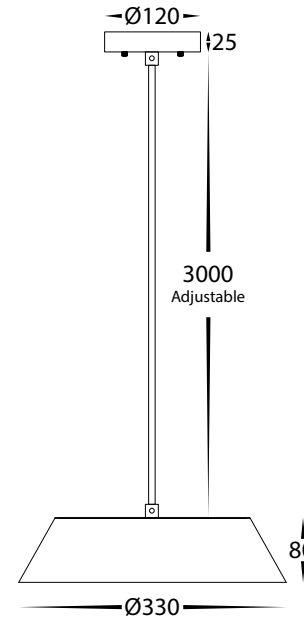

Noyer Walnut Timber LED Oyster & Pendant

Name	Noyer
Material	Walnut Timber** + Aluminium
Colour	Walnut** + White
IP Rating	IP20
Cable Length	3000mm Adjustable (Pendant Model Only)
Colour Temp	<input type="checkbox"/> 3000k <input type="checkbox"/> 4000k <input type="checkbox"/> 5500k
IK Rating	IK05
Installation Type	Ceiling - Surface Mounted/Suspended
Diffuser Type	Polycarbonate
Lamp Base	Built in LED
Max Wattage	25w
Protection Class	1 (Requires Earth)
Lamp Expectancy	<30,000hrs*
CRI	CRI>80
Dimmable	Triac Dimmable
SDCM	<6
UGR	<25
Warranty	3 Years Replacement*

HV5871T

HV5871T-PDT

HV5871T Dimensions

HV5871T-PDT Dimensions

Walnut is a natural timber and will vary in colour, grain pattern, texture, and tone. Natural characteristics such as knots, mineral streaks and colour variation are inherent to the material and are not considered defects. These variations are part of the beauty and uniqueness of each piece.

Product Ordering

Image	Part Number	Colour Temp	Lumens	Input Voltage	Beam Angle	Included LED	Barcode
	HV5871T	3000k 4000k 5500k	2000lm 2200lm 2100lm	240v	120°	TRI Colour 25w Built in LED	9350418034946
	HV5871T-PDT	3000k 4000k 5500k	2000lm 2200lm 2100lm	240v	120°	TRI Colour 25w Built in LED	9350418034908