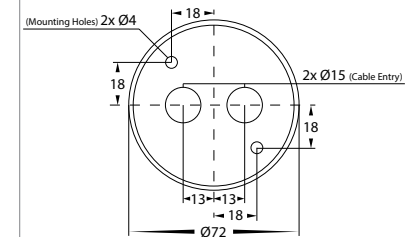

Mounting Base

Warranty
Terms & Conditions

Website