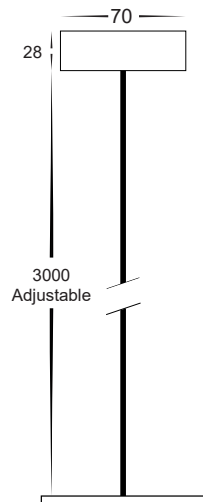

Pendant Line Drawing