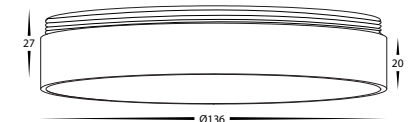

Gold Ring to Suit HV5805

HV58103-GR

Gold Ring to Suit HV5813 | HV5842

HV58104-GR

Gold Ring to Suit HV5844

Product Ordering

Image	Part Number	Description	Barcode
	HV58100-GR	Gold Ring to Suit HV5802 HV5812 HV5841 Surface Mounted LED Downlight	9350418037329
	HV58101-GR	Gold Ring to Suit HV5803 HV5815 HV5843 Surface Mounted LED Downlight	9350418037282
	HV58102-GR	Gold Ring to Suit HV5805 Surface Mounted LED Downlight	9350418037299
	HV58103-GR	Gold Ring to Suit HV5813 HV5842 Surface Mounted LED Downlight	9350418037305
	HV58104-GR	Gold Ring to Suit HV5844 Surface Mounted LED Downlight	9350418037312