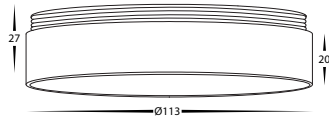

Accessories

Gold Rings to suit Nella Surface Mounted Downlights

HV58100-GR

Gold Ring to Suit HV5802 | HV5812 | HV5841 Surface Mounted LED Downlight

HV58101-GR

Gold Ring to Suit HV5803 | HV5815 | HV5843

HV58102-GR

Gold Ring to Suit HV5805

HV58103-GR

Gold Ring to Suit HV5813 | HV5842

HV58104-GR

Gold Ring to Suit HV5844

Product Ordering

Image	Part Number	Description	Barcode
	HV58100-GR	Gold Ring to Suit HV5802 HV5812 HV5841 Surface Mounted LED Downlight	9350418037329
	HV58101-GR	Gold Ring to Suit HV5803 HV5815 HV5843 Surface Mounted LED Downlight	9350418037282
	HV58102-GR	Gold Ring to Suit HV5805 Surface Mounted LED Downlight	9350418037299
	HV58103-GR	Gold Ring to Suit HV5813 HV5842 Surface Mounted LED Downlight	9350418037305
	HV58104-GR	Gold Ring to Suit HV5844 Surface Mounted LED Downlight	9350418037312