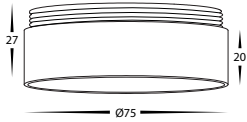

Accessories

Gold Rings to suit Nella Surface Mounted Downlights

HV58100-GR

Gold Ring to Suit HV5802 | HV5812 | HV5841 Surface Mounted LED Downlight

HV58101-GR

Gold Ring to Suit HV5803 | HV5815 | HV5843

HV58102-GR

Gold Ring to Suit HV5805

HV58103-GR

Gold Ring to Suit HV5813 | HV5842

HV58104-GR

Gold Ring to Suit HV5844

Product Ordering

Image	Part Number	Description	Barcode
	HV58100-GR	Gold Ring to Suit HV5802 HV5812 HV5841 Surface Mounted LED Downlight	9350418037329
	HV58101-GR	Gold Ring to Suit HV5803 HV5815 HV5843 Surface Mounted LED Downlight	9350418037282
	HV58102-GR	Gold Ring to Suit HV5805 Surface Mounted LED Downlight	9350418037299
	HV58103-GR	Gold Ring to Suit HV5813 HV5842 Surface Mounted LED Downlight	9350418037305
	HV58104-GR	Gold Ring to Suit HV5844 Surface Mounted LED Downlight	9350418037312