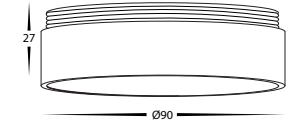

Gold Ring to Suit HV5805

HV58103-GR

Gold Ring to Suit HV5813 | HV5842

HV58104-GR

Gold Ring to Suit HV5844

Product Ordering

Image	Part Number	Description	Barcode
	HV58100-GR	Gold Ring to Suit HV5802 HV5812 HV5841 Surface Mounted LED Downlight	9350418037329
	HV58101-GR	Gold Ring to Suit HV5803 HV5815 HV5843 Surface Mounted LED Downlight	9350418037282
	HV58102-GR	Gold Ring to Suit HV5805 Surface Mounted LED Downlight	9350418037299
	HV58103-GR	Gold Ring to Suit HV5813 HV5842 Surface Mounted LED Downlight	9350418037305
	HV58104-GR	Gold Ring to Suit HV5844 Surface Mounted LED Downlight	9350418037312