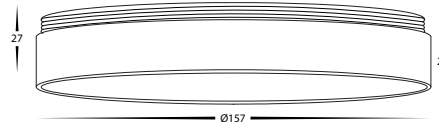

Accessories

Gold Rings to suit Nella Surface Mounted Downlights

HV58100-GR

Gold Ring to Suit HV5802 | HV5812 | HV5841 Surface Mounted LED Downlight

HV58101-GR

Gold Ring to Suit HV5803 | HV5815 | HV5843

HV58102-GR

Gold Ring to Suit HV5805

HV58103-GR

Gold Ring to Suit HV5813 | HV5842

HV58104-GR

Gold Ring to Suit HV5844

Product Ordering

Image	Part Number	Description	Barcode
	HV58100-GR	Gold Ring to Suit HV5802 HV5812 HV5841 Surface Mounted LED Downlight	9350418037329
	HV58101-GR	Gold Ring to Suit HV5803 HV5815 HV5843 Surface Mounted LED Downlight	9350418037282
	HV58102-GR	Gold Ring to Suit HV5805 Surface Mounted LED Downlight	9350418037299
	HV58103-GR	Gold Ring to Suit HV5813 HV5842 Surface Mounted LED Downlight	9350418037305
	HV58104-GR	Gold Ring to Suit HV5844 Surface Mounted LED Downlight	9350418037312