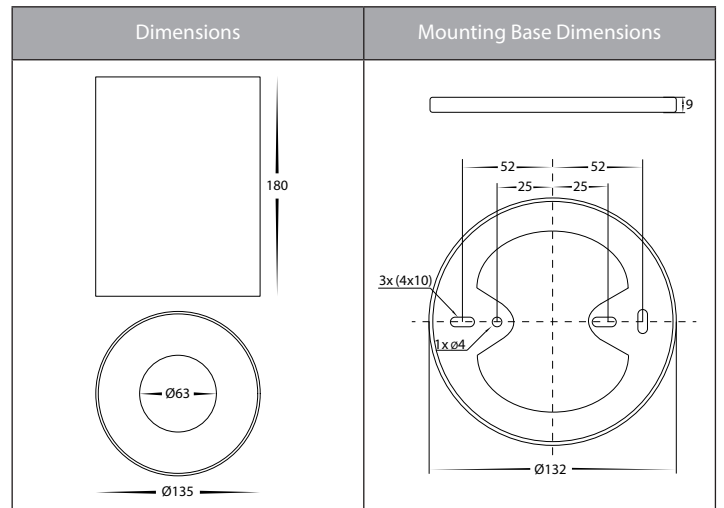

## Product Specifications

Name	Nella
Material	Aluminium
Colour	Black or White
IP Rating	IP54
Installation Type	Ceiling - Surface Mounted
Lamp Base	Built in LED
Max Wattage	24w
Protection Class	1 (Earth Required)
Lamp Expectancy	<30,000hrs
Diffuser Type	Plastic
CRI	CRI>80
Dimmable	Yes - Triac
IK Rating	IK08
Warranty	3 Years Replacement*

## Product Ordering

Image	Part Number	Colour Temp	Lumens	Input Voltage	Beam Angle	Included LED	Barcode
	<b>HV5844S-BLK</b>	2700k 3000k 4000k 5000k 5700k	1400lm 1410lm 1420lm 1430lm 1440lm	240v AC	60°	<b>TRI Colour</b> 24w Built in LED	9350418028693
	<b>HV5844S-WHT</b>	2700k 3000k 4000k 5000k 5700k	1400lm 1410lm 1420lm 1430lm 1440lm	240v AC	60°	<b>TRI Colour</b> 24w Built in LED	9350418028709