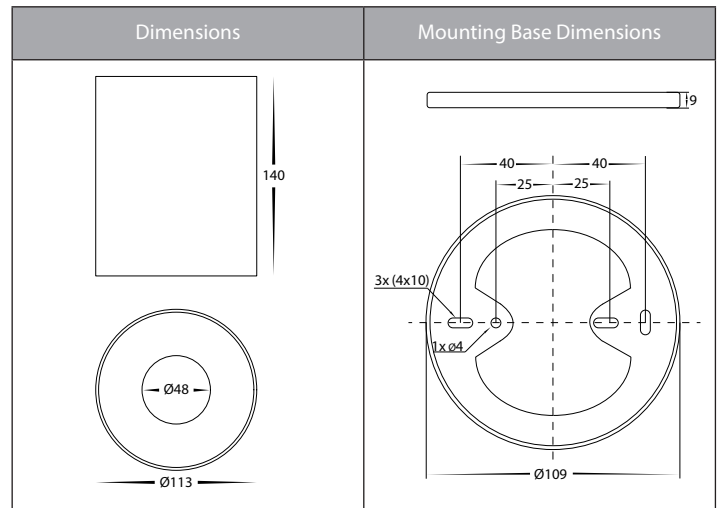

Product Ordering

Image	Part Number	Colour Temp	Lumens	Input Voltage	Beam Angle	Included LED	Barcode
	HV5843S-BLK	2700k 3000k 4000k 5000k 5700k	1260lm 1270lm 1280lm 1290lm 1300lm	240v AC	60°	TRI Colour 18w Built in LED	9350418028648
	HV5843S-WHT	2700k 3000k 4000k 5000k 5700k	1260lm 1270lm 1280lm 1290lm 1300lm	240v AC	60°	TRI Colour 18w Built in LED	9350418028655

*Items ordered after 01-01-2022