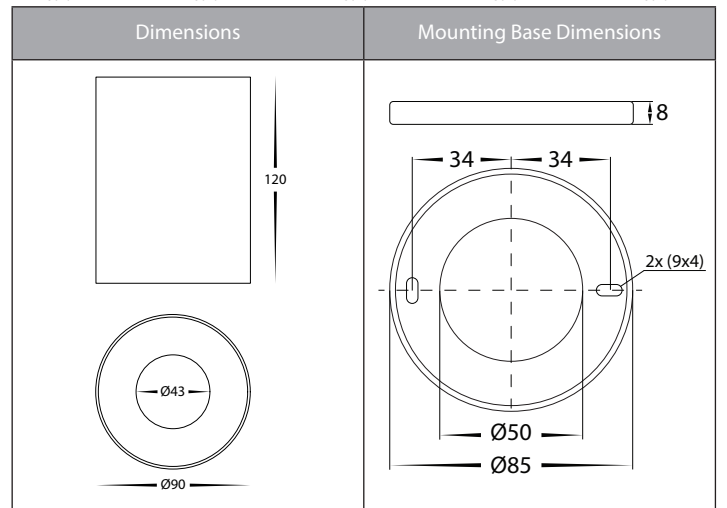

Nella Aluminium Surface Mounted Downlights

Product Specifications

Name	Nella
Material	Aluminium
Colour	Black or White
IP Rating	IP54
Installation Type	Ceiling - Surface Mounted
Lamp Base	Built in LED
Max Wattage	12w
Protection Class	1 (Earth Required)
Lamp Expectancy	<30,000hrs
Diffuser Type	Plastic
CRI	CRI>80
Dimmable	Yes - Triac
IK Rating	IK08
Warranty	3 Years Replacement*

Product Ordering

Image	Part Number	Colour Temp	Lumens	Input Voltage	Beam Angle	Included LED	Barcode
	HV5842S-BLK	2700k 3000k 4000k 5000k 5700k	960lm 970lm 980lm 990lm 1000lm	240v AC	60°	TRI Colour 12w Built in LED	9350418028570
	HV5842S-WHT	2700k 3000k 4000k 5000k 5700k	960lm 970lm 980lm 990lm 1000lm	240v AC	60°	TRI Colour 12w Built in LED	9350418028587