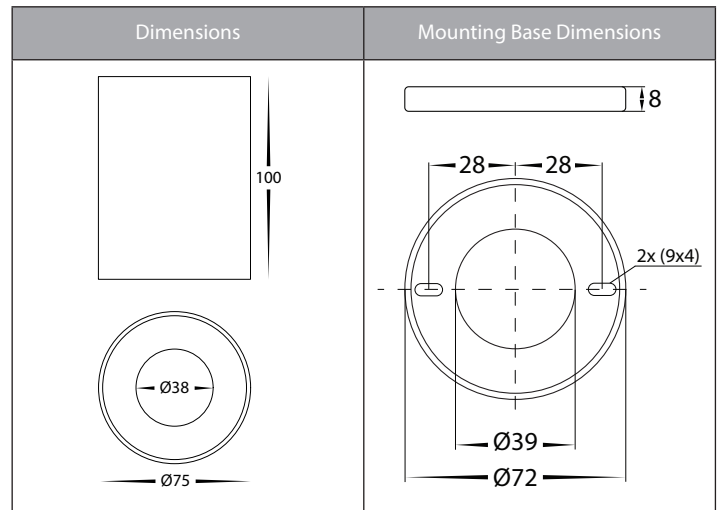

Nella Aluminium Surface Mounted Downlights

Product Specifications

Name	Nella
Material	Aluminium
Colour	Black or White
IP Rating	IP54
Installation Type	Ceiling - Surface Mounted
Lamp Base	Built in LED
Max Wattage	7w
Protection Class	1 (Earth Required)
Lamp Expectancy	<30,000hrs
Diffuser Type	Plastic
CRI	CRI>80
Dimmable	Yes - Triac
IK Rating	IK08
Warranty	3 Years Replacement*

Product Ordering

Image	Part Number	Colour Temp	Lumens	Input Voltage	Beam Angle	Included LED	Barcode
	HV5841S-BLK	2700k 3000k 4000k 5000k 5700k	560lm 570lm 580lm 590lm 600lm	240v AC	60°	TRI Colour 7w Built in LED	9350418028525
	HV5841S-WHT	2700k 3000k 4000k 5000k 5700k	560lm 570lm 580lm 590lm 600lm	240v AC	60°	TRI Colour 7w Built in LED	9350418028532