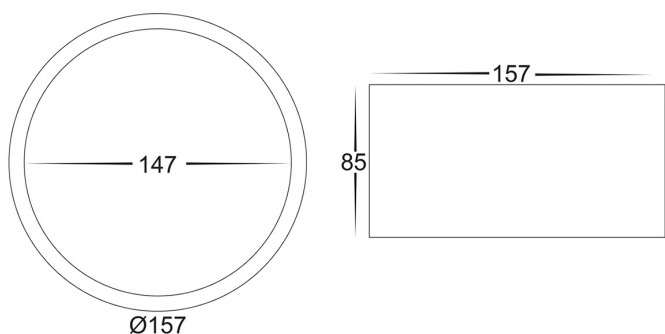

Nella 18w LED Round Surface Mounted Downlights

PRODUCT SPECIFICATIONS

Name: Nella

Material: Aluminium

Colour: Black or White

IP Rating: IP54

Lamp Base: Built in LED

CRI: ≥80

Wiring: Parallel

Dimmable: Yes

Warranty: 2 years replacement**

PART NUMBER	COLOUR TEMP	LUMENS*	INPUT VOLTAGE	BEAM ANGLE	INCLUDED GLOBES
HV5805T-WHT	3000K	1440lm	240v	120°	Built in 25w LED
	4000K	1540lm			
HV5805T-BLK	5500K	1620lm			

* Lumen output measured at source

** See Warranty Terms and Conditions for more information

For more information contact Havit Lighting

ADDRESS:
143 Beauchamp Road
Matraville NSW 2036
Australia

Tel: 02 9381 8300
Fax: 02 9666 8881
Email: sales@havit.com.au
web: www.havit.com.au