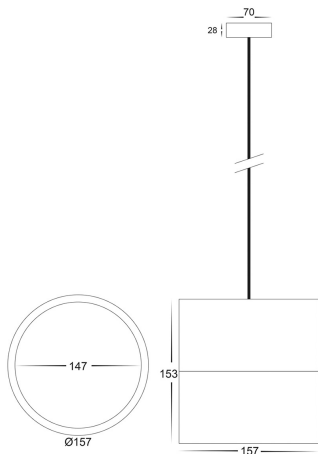

PRODUCT SPECIFICATIONS

Name: Nella

Material: Aluminium

Colour: Black or White

Cable Length: 1300mm

IP Rating: IP20

Lamp Base: Built in LED

CRI: ≥80

Wiring: Parallel

Dimmable: Yes

Warranty: 2 years replacement**

PART NUMBER	COLOUR TEMP	LUMENS*	INPUT VOLTAGE	BEAM ANGLE	INCLUDED GLOBES
HV5805T-WHT-P	3000K	1440lm	240v	120°	Built in 18w LED
	4000K	1540lm			
HV5805T-BLK-P	5500K	1620lm			