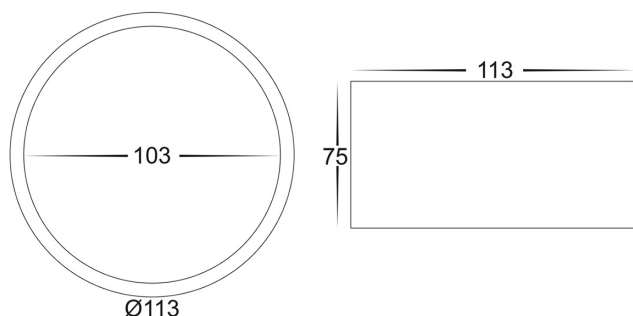

Nella 12w LED Round Surface Mounted Downlights

PRODUCT SPECIFICATIONS

Name: Nella

Material: Aluminium

Colour: Black or White

IP Rating: IP54

Lamp Base: TRI Colour LED

CRI: ≥80

Wiring: Parallel

Dimmable: Yes

Warranty: 2 years replacement**

PART NUMBER	COLOUR TEMP	LUMENS*	INPUT VOLTAGE	BEAM ANGLE	INCLUDED GLOBES
HV5803C-BLK	3000K	960lm 1020lm 1080lm	240v	120°	Built in 12w LED
	4000K				
HV5803W-BLK	5500K				

* Lumen output measured at source

** See Warranty Terms and Conditions for more information

For more information contact Havit Lighting

ADDRESS:
143 Beauchamp Road
Matraville NSW 2036
Australia

Tel: 02 9381 8300
Fax: 02 9666 8881
Email: sales@hav.it.com.au
web: www.havit.com.au