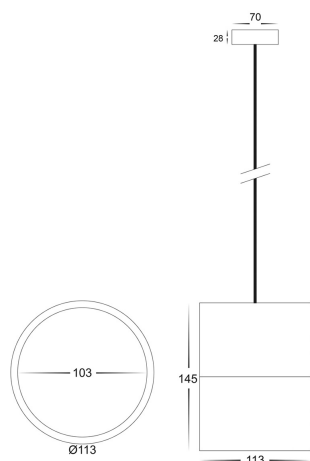

PRODUCT SPECIFICATIONS

Name: Nella

Material: Aluminium

Colour: Black or White

Cable Length: 1300mm

IP Rating: IP20

Lamp Base: Built in LED

CRI: ≥80

Wiring: Parallel

Dimmable: Yes

Warranty: 2 years replacement**

PART NUMBER	COLOUR TEMP	LUMENS*	INPUT VOLTAGE	BEAM ANGLE	INCLUDED GLOBES
HV5803T-BLK-P	3000K	1080lm 1020lm 960lm	240v	120°	Built in 12w LED
	4000K				
HV5803T-BLK-P	5500K				