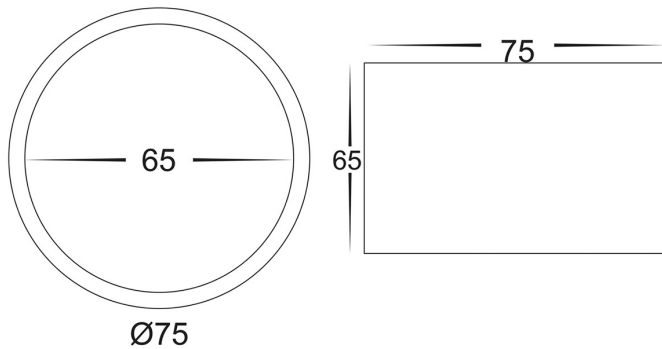

HV5802T-WHT