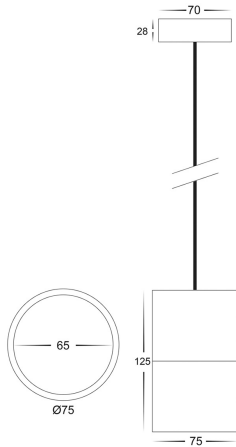

## PRODUCT SPECIFICATIONS

**Name:** Nella

**Material:** Aluminium

**Colour:** Black or White

**Cable length:** 1300mm

**IP Rating:** IP20

**Lamp Base:** Built in LED

**CRI:** ≥80

**Wiring:** Parallel

**Dimmable:** Yes

**Warranty:** 2 years replacement\*\*

PART NUMBER	COLOUR TEMP	LUMENS*	INPUT VOLTAGE	BEAM ANGLE	INCLUDED GLOBES
HV5802C-BLK-P	3000K	560lm	240v	120°	Built in 7w LED
HV5802W-BLK-P	4000K	595lm			
	5500K	630lm			