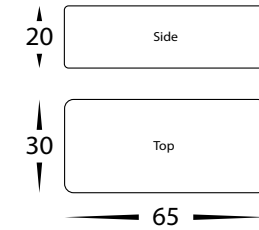

Niche Aluminium Mini Recessed Downlights

Name	Niche
Material	Aluminium
Colour	Poly Powder Coated White or Black
IP Rating	IP54 - Front of Fitting Only
Colour Temp	<div style="display: flex; gap: 5px;"> <div style="width: 10px; height: 10px; background-color: #FFC000; border: 1px solid black;"></div> 3000k <div style="width: 10px; height: 10px; background-color: #ADD8E6; border: 1px solid black;"></div> 4000k <div style="width: 10px; height: 10px; background-color: #008080; border: 1px solid black;"></div> 5500k </div>
Installation Type	Ceiling - Recessed
Lamp Base	Built in LED
Max Wattage	6w
Protection Class	240v = 2 (No Earth Required)
Diffuser Type	Clear Plastic
IC Rating	IC-4
Lamp Expectancy	<30,000hrs
SDCM	<4
UGR	<8
CRI	CRI>90
Dimmable	Yes - Triac Dimmable
Warranty	3 Years Replacement

Downlight Dimensions

LED Driver Dimensions

Installation Diagram

LED Driver

Warranty
Terms & Conditions

Website

Product Ordering

Image	Part Number	Colour Temp	Lumens	Input Voltage	Beam Angle	Included LED	Barcode
	HV5703T-BLK	<div style="display: flex; gap: 5px;"> <div style="width: 10px; height: 10px; background-color: #FFC000; border: 1px solid black;"></div> 3000k <div style="width: 10px; height: 10px; background-color: #ADD8E6; border: 1px solid black;"></div> 4000k <div style="width: 10px; height: 10px; background-color: #008080; border: 1px solid black;"></div> 5500k </div>	460lm 535lm 550lm	240V	120°	TRI Colour 6w 240v Built in LED	9350418040909
	HV5703T-WHT				9350418040893		