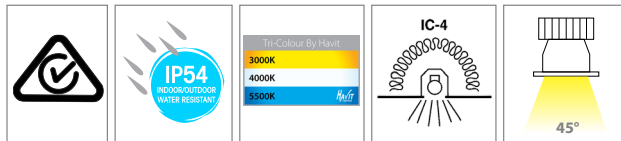

Niche Aluminium Mini Recessed Downlights

Name	Niche
Material	Aluminium
Colour	Poly Powder Coated White or Black
IP Rating	IP54 - Front of Fitting Only
Colour Temp	<div style="display: flex; gap: 5px;"> <div style="width: 10px; height: 10px; background-color: #FFC000; border: 1px solid black;"></div> 3000k <div style="width: 10px; height: 10px; background-color: #ADD8E6; border: 1px solid black;"></div> 4000k <div style="width: 10px; height: 10px; background-color: #008080; border: 1px solid black;"></div> 5500k </div>
Installation Type	Ceiling - Recessed
Lamp Base	Built in LED
Max Wattage	6w
Protection Class	240v = 2 (No Earth Required)
Diffuser Type	Clear Plastic
IC Rating	IC-4
Lamp Expectancy	<30,000hrs
SDCM	<4
UGR	<8
CRI	CRI>90
Dimmable	Yes - Triac Dimmable
Warranty	3 Years Replacement

Downlight Dimensions

LED Driver Dimensions

Installation Diagram

LED Driver

Warranty
Terms & Conditions

Website

Product Ordering

Image	Part Number	Colour Temp	Lumens	Input Voltage	Beam Angle	Included LED	Barcode
	HV5703T-BLK	<div style="display: flex; gap: 5px;"> <div style="width: 10px; height: 10px; background-color: #FFC000; border: 1px solid black;"></div> 3000k <div style="width: 10px; height: 10px; background-color: #ADD8E6; border: 1px solid black;"></div> 4000k <div style="width: 10px; height: 10px; background-color: #008080; border: 1px solid black;"></div> 5500k </div>	460lm 535lm 550lm	240V	120°	TRI Colour 6w 240v Built in LED	9350418040909
	HV5703T-WHT				9350418040893		