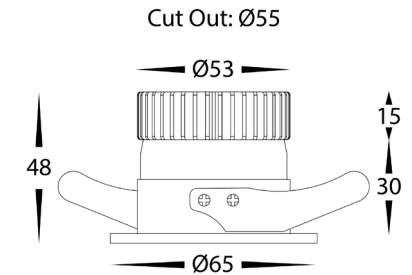

Niche Aluminium Mini Recessed Downlights

Name	Niche
Material	Aluminium
Colour	Poly Powder Coated White or Black
IP Rating	IP54 - Front of Fitting Only
Colour Temp	<div style="display: flex; gap: 5px;"> <div style="width: 10px; height: 10px; background-color: #FFC000; border: 1px solid black;"></div> 3000k <div style="width: 10px; height: 10px; background-color: #ADD8E6; border: 1px solid black;"></div> 4000k <div style="width: 10px; height: 10px; background-color: #008080; border: 1px solid black;"></div> 5500k </div>
Installation Type	Ceiling - Recessed
Lamp Base	Built in LED
Max Wattage	6w
Protection Class	240v = 2 (No Earth Required)
Diffuser Type	Clear Plastic
IC Rating	IC-4
Lamp Expectancy	<30,000hrs
SDCM	<4
UGR	<8
CRI	CRI>90
Dimmable	Yes - Triac Dimmable
Warranty	3 Years Replacement

Downlight Dimensions

LED Driver Dimensions

Installation Diagram

LED Driver

Warranty
Terms & Conditions

Website

Product Ordering

Image	Part Number	Colour Temp	Lumens	Input Voltage	Beam Angle	Included LED	Barcode
	HV5703T-BLK	<div style="display: flex; gap: 5px;"> <div style="width: 10px; height: 10px; background-color: #FFC000; border: 1px solid black;"></div> 3000k <div style="width: 10px; height: 10px; background-color: #ADD8E6; border: 1px solid black;"></div> 4000k <div style="width: 10px; height: 10px; background-color: #008080; border: 1px solid black;"></div> 5500k </div>	460lm 535lm 550lm	240V	120°	TRI Colour 6w 240v Built in LED	9350418040909
	HV5703T-WHT				9350418040893		