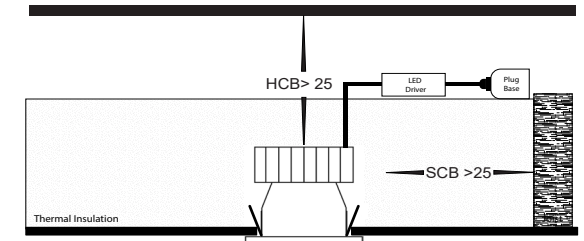

Niche Aluminium Mini Recessed Downlights

Name	Niche
Material	Aluminium
Colour	Poly Powder Coated White or Black
IP Rating	IP54 - Front of Fitting Only
Colour Temp	<div style="display: flex; gap: 5px;"> <div style="width: 10px; height: 10px; background-color: #FFC000; border: 1px solid black;"></div> 3000k <div style="width: 10px; height: 10px; background-color: #ADD8E6; border: 1px solid black;"></div> 4000k <div style="width: 10px; height: 10px; background-color: #008080; border: 1px solid black;"></div> 5500k </div>
Installation Type	Ceiling - Recessed
Lamp Base	Built in LED
Max Wattage	6w
Protection Class	240v = 2 (No Earth Required)
Diffuser Type	Clear Plastic
IC Rating	IC-4
Lamp Expectancy	<30,000hrs
SDCM	<4
UGR	<8
CRI	CRI>90
Dimmable	Yes - Triac Dimmable
Warranty	3 Years Replacement

Downlight Dimensions

LED Driver Dimensions

Installation Diagram

LED Driver

Warranty
Terms & Conditions

Website

Product Ordering

Image	Part Number	Colour Temp	Lumens	Input Voltage	Beam Angle	Included LED	Barcode
	HV5703T-BLK	<div style="display: flex; gap: 5px;"> <div style="width: 10px; height: 10px; background-color: #FFC000; border: 1px solid black;"></div> 3000k <div style="width: 10px; height: 10px; background-color: #ADD8E6; border: 1px solid black;"></div> 4000k <div style="width: 10px; height: 10px; background-color: #008080; border: 1px solid black;"></div> 5500k </div>	460lm 535lm 550lm	240V	120°	TRI Colour 6w 240v Built in LED	9350418040909
	HV5703T-WHT				9350418040893		