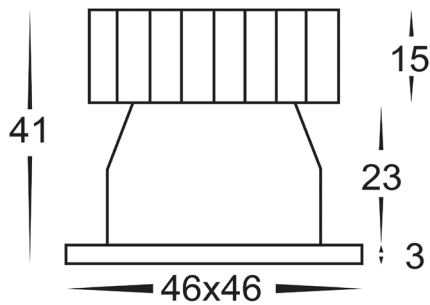

Square Mini LED Downlights

PRODUCT SPECIFICATIONS

Name	Niche
Material	Aluminium
Colour	Black or White
Cut Out	38mm
IP Rating	IP54
Lamp Base	Built in LED
CRI:	>80
Wiring	Parallel
Dimmable	No
Warranty	2 Years Replacement

DIMENSIONS

Cutout
Ø38mm

COLOUR TEMP

IP RATING

APPROVAL

IMAGE	PART NUMBER	COLOUR TEMP	LUMENS	INPUT VOLTAGE	BEAM ANGLE	INCLUDED LED
	HV5701W-BLK	3000K	240lm	240v AC Supplied with LED Driver	45°	3w Built in LED
	HV5701N-BLK	4000K	255lm			
	HV5701C-BLK	5500K	270lm			
	HV5701W-WHT	3000K	240lm	240AC Supplied with LED Driver	45°	3w Built in LED
	HV5701N-WHT	4000K	255lm			
	HV5701C-WHT	5500K	270lm			