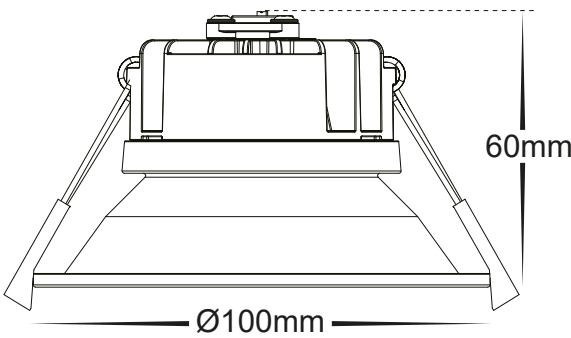

PRODUCT SPECIFICATIONS

- Name:** Gleam
- Material:** PC + Aluminium
- Colour:** Black or White
- IP Rating:** IP54
- Cut-out:** 90mm
- Lamp Base:** Built in LED
- CRI:** ≥80
- Wiring:** Parallel
- Dimmable:** Yes
- Warranty:** 3 years replacement**

HV5528T-BLK

HV5528T-WHT

Use the pre-set switch to set color temperature before installation.

Choose colour with switch on fitting.

PART NUMBER	COLOUR TEMP	LUMENS*	INPUT VOLTAGE	BEAM ANGLE	INCLUDED LED
HV5528T-BLK	3000K	680lm	240v AC	90°	Built in 9w LED
HV5528T-WHT	4000K	795lm			
	5500K	745lm			