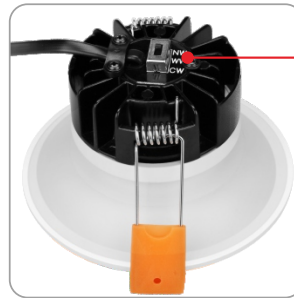

PRODUCT SPECIFICATIONS

- Name:** Gleam
- Material:** PC + Aluminium
- Colour:** Black or White
- IP Rating:** IP54
- Cut-out:** 90mm
- Lamp Base:** Built in LED
- CRI:** ≥80
- Wiring:** Parallel
- Dimmable:** Yes
- Warranty:** 3 years replacement**

HV5528T-BLK

HV5528T-WHT

Use the pre-set switch to set color temperature before installation.

Choose colour with switch on fitting.

PART NUMBER	COLOUR TEMP	LUMENS*	INPUT VOLTAGE	BEAM ANGLE	INCLUDED LED
HV5528T-BLK	3000K	680lm	240v AC	90°	Built in 9w LED
HV5528T-WHT	4000K	795lm			
	5500K	745lm			