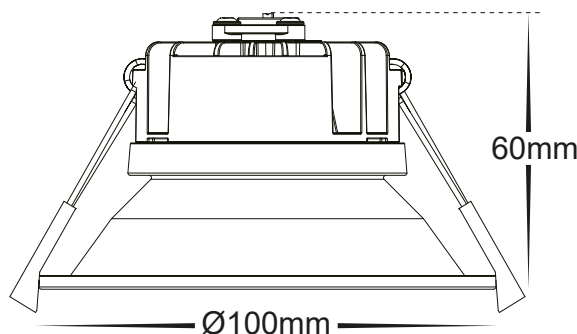

PRODUCT SPECIFICATIONS

- Name:** Gleam
- Material:** PC + Aluminium
- Colour:** White
- IP Rating:** IP54
- Cut-out:** 90mm
- Lamp Base:** Built in LED
- CRI:** ≥80
- Wiring:** Parallel
- Dimmable:** Yes
- Warranty:** 3 years replacement**

PART NUMBER	COLOUR TEMP	LUMENS*	INPUT VOLTAGE	BEAM ANGLE	INCLUDED LED
HV5528D2W-WHT	1800K - 3000K	685lm	240v AC	90°	Built in 9w LED

* Lumen output measured at source
 ** See Warranty Terms and Conditions for more information