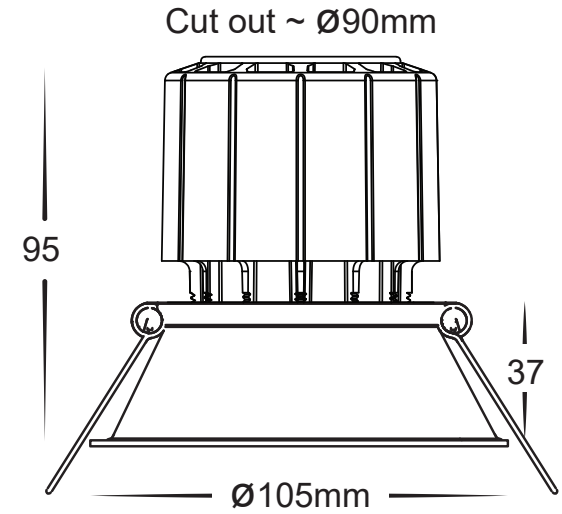

Product Ordering

Image	Part Number	Colour Temp	Lumens	Input Voltage	Beam Angle	Included LED	Barcode
	HV5514RGBCW-AB	RGBCW	Red = 15lm Green = 32lm Blue = 25lm 3000k = 300lm 5500k = 320lm	240v	120°	RGBCW 12w Built in LED	9350418034489
	HV5514RGBCW-BLK						9350418026866
	HV5514RGBCW-BR						9350418034496
	HV5514RGBCW-CP						9350418034502
	HV5514RGBCW-NK						9350418034519
	HV5514RGBCW-WHT						9350418026859

Dimensions

Installation Diagram