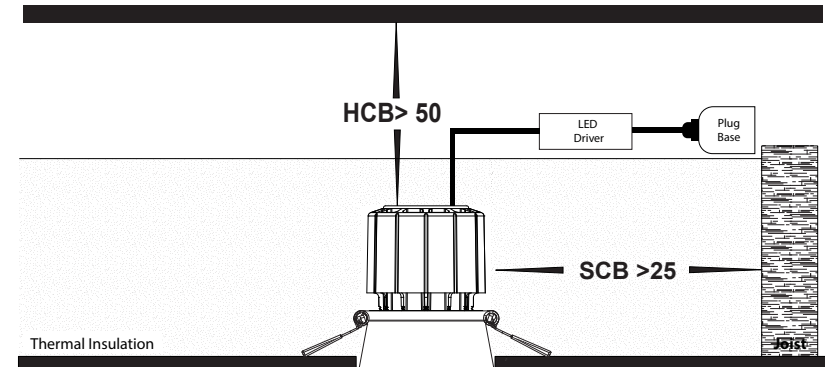

Related Products

APP Screenshots