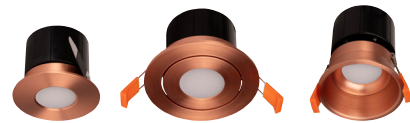

Prime Aluminium

Recessed Fixed Deep WIFI RGBCW LED Downlight

Name	Prime
Material	Aluminium
Colour	Antique Brass, Black, Brass, Copper, Nickel & White
Cut Out	Ø90mm
IP Rating	IP54 (Front of fitting only)
Colour Temp	RGBCW Adjustable using APP
IK Rating	IK06
Installation Type	Ceiling - Recessed
Diffuser Type	Frosted Perspex
Tilt	No
Lamp Base	Built in LED
Max Wattage	12w
Protection Class	2 (No Earth Required)
Lamp Expectancy	<50,000hrs*
IC Rated	IC-4
CRI	CRI>90
SDCM	<4
UGR	<19
Flex & Plug	Yes - Included
Dimmable	Yes - Using TUYA APP
Warranty	3 Years Replacement*

*See Warranty Terms & Conditions for more information

Product Ordering

Image	Part Number	Colour Temp	Lumens	Input Voltage	Beam Angle	Included LED	Barcode
	HV5514RGBCW-AB	RGBCW	Red = 15lm Green = 32lm Blue = 25lm 3000k = 300lm 5500k = 320lm	240v	120°	RGBCW 12w Built in LED	9350418034489
	HV5514RGBCW-BLK						9350418026866
	HV5514RGBCW-BR						9350418034496
	HV5514RGBCW-CP						9350418034502
	HV5514RGBCW-NK						9350418034519
	HV5514RGBCW-WHT						9350418026859

Dimensions

Installation Diagram

Related Products

Antique Brass

Black

Brass Coloured

Copper Coloured

Nickel Coloured