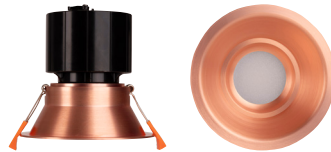

Prime Aluminium

Recessed Fixed Deep WIFI RGBCW LED Downlight

Name	Prime
Material	Aluminium
Colour	Antique Brass, Black, Brass, Copper, Nickel & White
Cut Out	Ø90mm
IP Rating	IP54 (Front of fitting only)
Colour Temp	RGBCW Adjustable using APP
IK Rating	IK06
Installation Type	Ceiling - Recessed
Diffuser Type	Frosted Perspex
Tilt	No
Lamp Base	Built in LED
Max Wattage	12w
Protection Class	2 (No Earth Required)
Lamp Expectancy	<50,000hrs*
IC Rated	IC-4
CRI	CRI>90
SDCM	<4
UGR	<19
Flex & Plug	Yes - Included
Dimmable	Yes - Using TUYA APP
Warranty	3 Years Replacement*

Antique Brass

Black

Brass Coloured

Copper Coloured

Nickel Coloured

White

Warranty
Terms & Conditions

Website