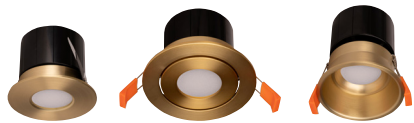

Prime Aluminium

Recessed Fixed Deep WIFI RGBCW LED Downlight

Name	Prime
Material	Aluminium
Colour	Antique Brass, Black, Brass, Copper, Nickel & White
Cut Out	Ø90mm
IP Rating	IP54 (Front of fitting only)
Colour Temp	RGBCW Adjustable using APP
IK Rating	IK06
Installation Type	Ceiling - Recessed
Diffuser Type	Frosted Perspex
Tilt	No
Lamp Base	Built in LED
Max Wattage	12w
Protection Class	2 (No Earth Required)
Lamp Expectancy	<50,000hrs*
IC Rated	IC-4
CRI	CRI>90
SDCM	<4
UGR	<19
Flex & Plug	Yes - Included
Dimmable	Yes - Using TUYA APP
Warranty	3 Years Replacement*

*See Warranty Terms & Conditions for more information

Product Ordering

Image	Part Number	Colour Temp	Lumens	Input Voltage	Beam Angle	Included LED	Barcode
	HV5514RGBCW-AB	RGBCW	Red = 15lm Green = 32lm Blue = 25lm 3000k = 300lm 5500k = 320lm	240v	120°	RGBCW 12w Built in LED	9350418034489
	HV5514RGBCW-BLK						9350418026866
	HV5514RGBCW-BR						9350418034496
	HV5514RGBCW-CP						9350418034502
	HV5514RGBCW-NK						9350418034519
	HV5514RGBCW-WHT						9350418026859

Dimensions

Installation Diagram

Related Products

Antique Brass

Black

Brass Coloured

Copper Coloured

Nickel Coloured