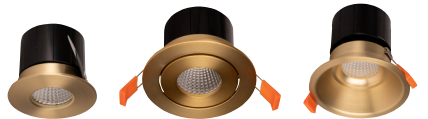

Prime Aluminium

Recessed Fixed Deep LED Downlight

Name	Prime
Material	Aluminium
Colour	Antique Brass, Black, Brass, Copper, Nickel & White
Cut Out	Ø76mm
IP Rating	IP54 (Front of fitting only)
Colour Temp	<div style="display: flex; gap: 5px;"> <div style="width: 10px; height: 10px; background-color: #FFD700; border: 1px solid black;"></div> 3000k <div style="width: 10px; height: 10px; background-color: #ADD8E6; border: 1px solid black;"></div> 4000k <div style="width: 10px; height: 10px; background-color: #0000FF; border: 1px solid black;"></div> 5500k </div>
IK Rating	IK06
Installation Type	Ceiling - Recessed
Diffuser Type	Clear Glass
Tilt	No
Lamp Base	Built in LED
Max Wattage	12w
Protection Class	2 (No Earth Required)
Lamp Expectancy	<50,000hrs*
IC Rated	IC-4
CRI	CRI>90
SDCM	<4
UGR	<19
Flex & Plug	Yes - Included
Dimmable	Yes - Triac Dimmable
Warranty	3 Years Replacement*

Installation Diagram

Related Products

Antique Brass

Black

Brass Coloured

Copper Coloured

Nickel Coloured

White

Image	Part Number	Description
Triac Dimmer		
	HV9625	Triac Dimmer to suit Triac Dimmable Drivers

*See Warranty Terms & Conditions for more information