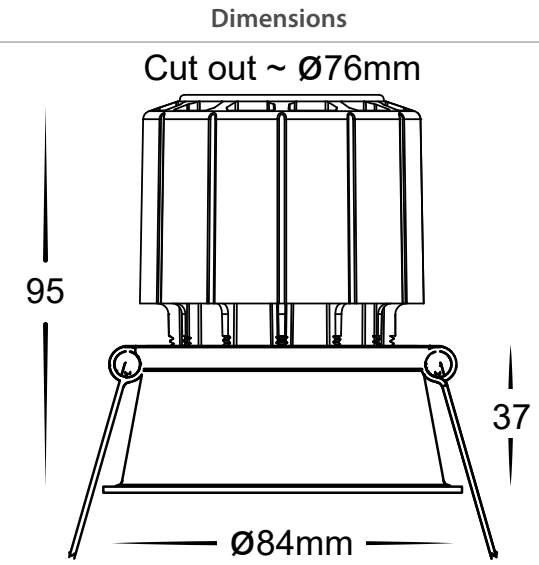

Prime Aluminium

Recessed Fixed Deep LED Downlight

Name	Prime
Material	Aluminium
Colour	Antique Brass, Black, Brass, Copper, Nickel & White
Cut Out	Ø76mm
IP Rating	IP54 (Front of fitting only)
Colour Temp	<div style="display: flex; gap: 5px;"> <div style="width: 10px; height: 10px; background-color: #FFD700; border: 1px solid black;"></div> 3000k <div style="width: 10px; height: 10px; background-color: #ADD8E6; border: 1px solid black;"></div> 4000k <div style="width: 10px; height: 10px; background-color: #0000FF; border: 1px solid black;"></div> 5500k </div>
IK Rating	IK06
Installation Type	Ceiling - Recessed
Diffuser Type	Clear Glass
Tilt	No
Lamp Base	Built in LED
Max Wattage	12w
Protection Class	2 (No Earth Required)
Lamp Expectancy	<50,000hrs*
IC Rated	IC-4
CRI	CRI>90
SDCM	<4
UGR	<19
Flex & Plug	Yes - Included
Dimmable	Yes - Triac Dimmable
Warranty	3 Years Replacement*

Product Ordering

Image	Part Number	Colour Temp	Lumens	Input Voltage	Beam Angle	Included LED	Barcode
	HV5513T-AB	<div style="display: flex; flex-direction: column; gap: 5px;"> <div style="display: flex; align-items: center;"> 3000K</div> <div style="display: flex; align-items: center;"> 4000K</div> <div style="display: flex; align-items: center;"> 5500K</div> </div>	839lm 913lm 841lm	240v	60°	TRI Colour 12w Built in LED	9350418034281
	HV5513T-BLK						9350418010025
	HV5513T-BR						9350418034298
	HV5513T-CP						9350418034304
	HV5513T-NK						9350418034311
	HV5513T-WHT						9350418010063