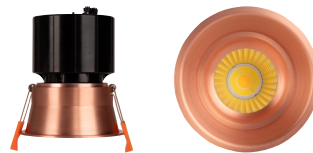

Copper Coloured