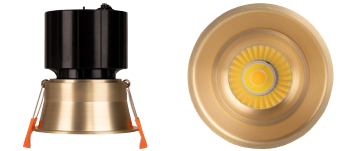

Brass Coloured