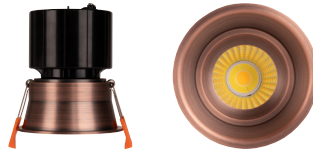

Prime Aluminium

Recessed Fixed Deep LED Downlight

Name	Prime
Material	Aluminium
Colour	Antique Brass, Black, Brass, Copper, Nickel & White
Cut Out	Ø76mm
IP Rating	IP54 (Front of fitting only)
Colour Temp	<div style="display: flex; gap: 5px;"> <div style="width: 10px; height: 10px; background-color: #FFD700; border: 1px solid black;"></div> 3000k <div style="width: 10px; height: 10px; background-color: #ADD8E6; border: 1px solid black;"></div> 4000k <div style="width: 10px; height: 10px; background-color: #0000FF; border: 1px solid black;"></div> 5500k </div>
IK Rating	IK06
Installation Type	Ceiling - Recessed
Diffuser Type	Clear Glass
Tilt	No
Lamp Base	Built in LED
Max Wattage	12w
Protection Class	2 (No Earth Required)
Lamp Expectancy	<50,000hrs*
IC Rated	IC-4
CRI	CRI>90
SDCM	<4
UGR	<19
Flex & Plug	Yes - Included
Dimmable	Yes - Triac Dimmable
Warranty	3 Years Replacement*