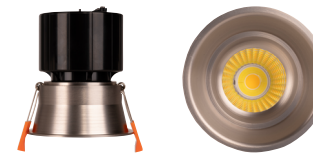

Prime Aluminium

Recessed Fixed Deep LED Downlight

Name	Prime
Material	Aluminium
Colour	Antique Brass, Black, Brass, Copper, Nickel & White
Cut Out	Ø76mm
IP Rating	IP54 (Front of fitting only)
Colour Temp	<div style="display: flex; gap: 5px;"> <div style="width: 10px; height: 10px; background-color: #FFD700; border: 1px solid black;"></div> 3000k <div style="width: 10px; height: 10px; background-color: #ADD8E6; border: 1px solid black;"></div> 4000k <div style="width: 10px; height: 10px; background-color: #0000FF; border: 1px solid black;"></div> 5500k </div>
IK Rating	IK06
Installation Type	Ceiling - Recessed
Diffuser Type	Clear Glass
Tilt	No
Lamp Base	Built in LED
Max Wattage	12w
Protection Class	2 (No Earth Required)
Lamp Expectancy	<50,000hrs*
IC Rated	IC-4
CRI	CRI>90
SDCM	<4
UGR	<19
Flex & Plug	Yes - Included
Dimmable	Yes - Triac Dimmable
Warranty	3 Years Replacement*

Antique Brass

Black

Brass Coloured

Copper Coloured

Nickel Coloured

White

Warranty
Terms & Conditions

Website