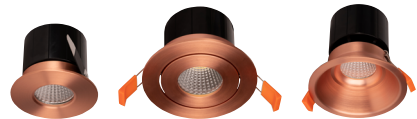

Prime Aluminium

Recessed Fixed Deep LED Downlight

Name	Prime
Material	Aluminium
Colour	Antique Brass, Black, Brass, Copper, Nickel & White
Cut Out	Ø76mm
IP Rating	IP54 (Front of fitting only)
Colour Temp	<div style="display: flex; gap: 5px;"> <div style="width: 10px; height: 10px; background-color: #FFD700; border: 1px solid black;"></div> 3000k <div style="width: 10px; height: 10px; background-color: #ADD8E6; border: 1px solid black;"></div> 4000k <div style="width: 10px; height: 10px; background-color: #0000FF; border: 1px solid black;"></div> 5500k </div>
IK Rating	IK06
Installation Type	Ceiling - Recessed
Diffuser Type	Clear Glass
Tilt	No
Lamp Base	Built in LED
Max Wattage	12w
Protection Class	2 (No Earth Required)
Lamp Expectancy	<50,000hrs*
IC Rated	IC-4
CRI	CRI>90
SDCM	<4
UGR	<19
Flex & Plug	Yes - Included
Dimmable	Yes - Triac Dimmable
Warranty	3 Years Replacement*

Installation Diagram

Related Products

Antique Brass

Black

Brass Coloured

Copper Coloured

Nickel Coloured

White