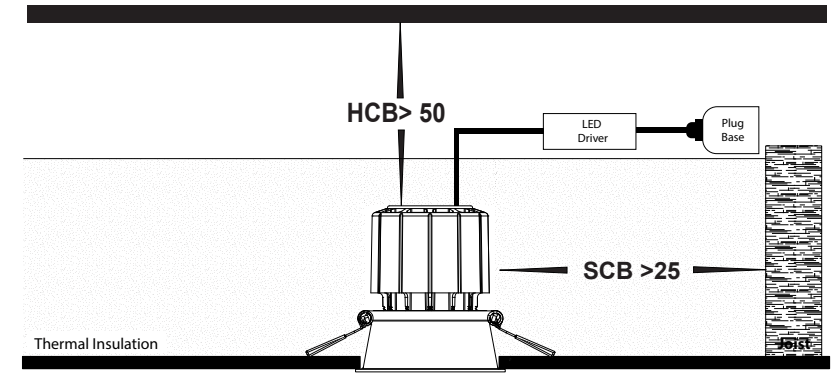

Related Products

Image	Part Number	Description
Triac Dimmer		
	HV9625	Triac Dimmer to suit Triac Dimmable Drivers

*See Warranty Terms & Conditions for more information