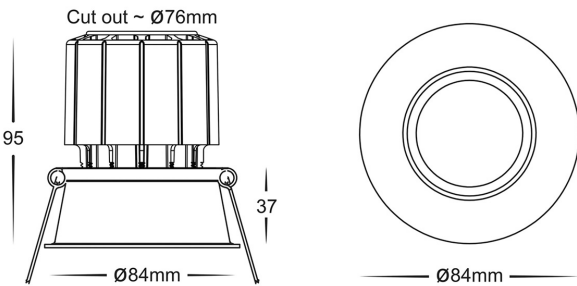

## PRODUCT SPECIFICATIONS

**Name:** Prime

**Material:** Aluminium

**Colour:** Black or White

**IP Rating:** IP44

**Cut-out:** 76mm

**Lamp Base:** Built in LED

**CRI:** ≥90

**Wiring:** Parallel

**Dimmable:** Yes

**Warranty:** 3 years replacement\*\*

HV5513T-BLK

HV5513T-WHT

Choose colour with switch on fitting.

PART NUMBER	COLOUR TEMP	LUMENS*	INPUT VOLTAGE	BEAM ANGLE	INCLUDED GLOBES
HV5513T-BLK	5500K	1150lm	240v AC Supplied with Driver	45°	Built in 12w LED
HV5513T-WHT	4000K	1125lm			
	3000K	1100lm			