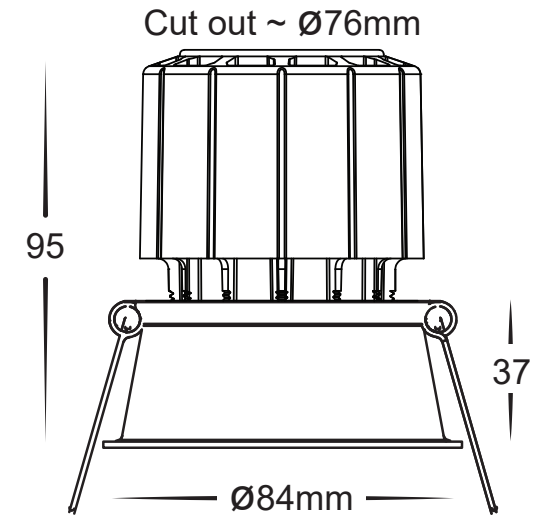

## Recessed Fixed Deep RGBCW CCT LED Downlight

<b>Name</b>	Prime
<b>Material</b>	Aluminium
<b>Colour</b>	Antique Brass, Black, Brass, Copper, Nickel & White
<b>Cut Out</b>	Ø76mm
<b>IP Rating</b>	IP54 (Front of fitting only)
<b>Colour Temp</b>	RGBCW Adjustable using APP
<b>IK Rating</b>	IK06
<b>Installation Type</b>	Ceiling - Recessed
<b>Diffuser Type</b>	Frosted Perspex
<b>Tilt</b>	No
<b>Lamp Base</b>	Built in LED
<b>Max Wattage</b>	12w
<b>Protection Class</b>	2 (No Earth Required)
<b>Lamp Expectancy</b>	<50,000hrs*
<b>IC Rated</b>	IC-4
<b>CRI</b>	CRI>90
<b>SDCM</b>	<4
<b>UGR</b>	<19
<b>Flex &amp; Plug</b>	Yes - Included
<b>Dimmable</b>	Yes - Using TUYA APP
<b>Warranty</b>	3 Years Replacement*

## Dimensions

Installation Diagram