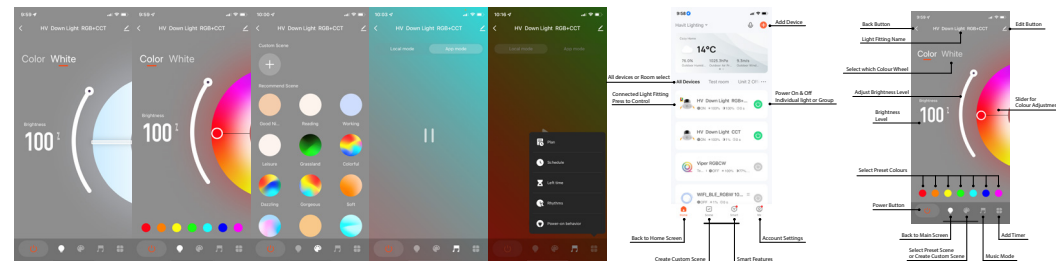

Havit Lighting 143 Beauchamp Road, Matraville, N.S.W. 2036 | Phone: 02 9381 8300 | Fax: 02 9381 6661 | Email: sales@havit.com.au | Web: www.havit.com.au