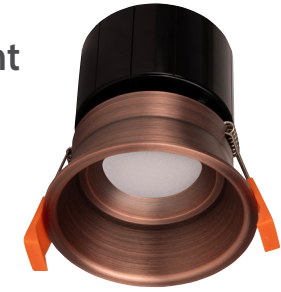

## Recessed Fixed Deep RGBCW CCT LED Downlight

<b>Name</b>	Prime
<b>Material</b>	Aluminium
<b>Colour</b>	Antique Brass, Black, Brass, Copper, Nickel & White
<b>Cut Out</b>	Ø76mm
<b>IP Rating</b>	IP54 (Front of fitting only)
<b>Colour Temp</b>	RGBCW Adjustable using APP
<b>IK Rating</b>	IK06
<b>Installation Type</b>	Ceiling - Recessed
<b>Diffuser Type</b>	Frosted Perspex
<b>Tilt</b>	No
<b>Lamp Base</b>	Built in LED
<b>Max Wattage</b>	12w
<b>Protection Class</b>	2 (No Earth Required)
<b>Lamp Expectancy</b>	<50,000hrs*
<b>IC Rated</b>	IC-4
<b>CRI</b>	CRI>90
<b>SDCM</b>	<4
<b>UGR</b>	<19
<b>Flex &amp; Plug</b>	Yes - Included
<b>Dimmable</b>	Yes - Using TUYA APP
<b>Warranty</b>	3 Years Replacement*