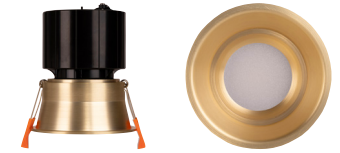

Brass Coloured