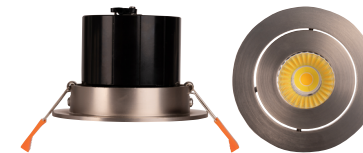

Prime Aluminium

Recessed Tilt LED Downlight

Name	Prime
Material	Aluminium
Colour	Antique Brass, Black, Brass, Copper, Nickel & White
Cut Out	Ø90mm
IP Rating	IP54 (Front of fitting only)
Colour Temp	<div style="display: flex; gap: 5px;"> <div style="width: 10px; height: 10px; background-color: #FFD700; border: 1px solid black;"></div> 3000k <div style="width: 10px; height: 10px; background-color: #ADD8E6; border: 1px solid black;"></div> 4000k <div style="width: 10px; height: 10px; background-color: #0000FF; border: 1px solid black;"></div> 5500k </div>
IK Rating	IK06
Installation Type	Ceiling - Recessed
Diffuser Type	Clear Glass
Tilt	20°
Lamp Base	Built in LED
Max Wattage	12w
Protection Class	2 (No Earth Required)
Lamp Expectancy	<50,000hrs*
IC Rated	IC-4
CRI	CRI>90
SDCM	<4
UGR	<22
Flex & Plug	Yes - Included
Dimmable	Yes - Triac Dimmable
Warranty	3 Years Replacement*

Antique Brass

Black

Brass Coloured

Copper Coloured

Nickel Coloured

White

Warranty
Terms & Conditions

Website