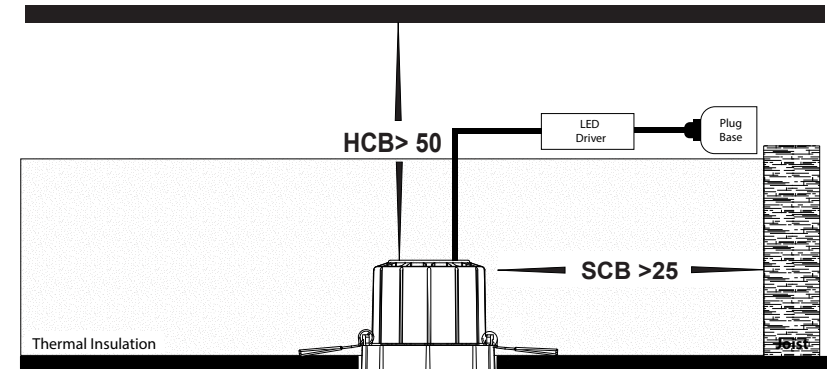

Related Products

Image	Part Number	Description
Triac Dimmer		
	HV9625	Triac Dimmer to suit Triac Dimmable Drivers

Havit Lighting 143 Beauchamp Road, Matraville, N.S.W. 2036 | Phone: 02 9381 8300 | Fax: 02 9381 6661 | Email: sales@havit.com.au | Web: www.havit.com.au

*See Warranty Terms & Conditions for more information