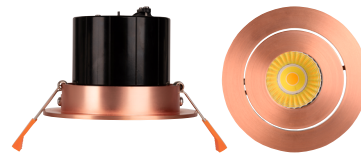

Prime Aluminium

Recessed Tilt LED Downlight

Name	Prime
Material	Aluminium
Colour	Antique Brass, Black, Brass, Copper, Nickel & White
Cut Out	Ø90mm
IP Rating	IP54 (Front of fitting only)
Colour Temp	<div style="display: flex; gap: 5px;"> <div style="width: 10px; height: 10px; background-color: #FFD700; border: 1px solid black;"></div> 3000k <div style="width: 10px; height: 10px; background-color: #ADD8E6; border: 1px solid black;"></div> 4000k <div style="width: 10px; height: 10px; background-color: #0000FF; border: 1px solid black;"></div> 5500k </div>
IK Rating	IK06
Installation Type	Ceiling - Recessed
Diffuser Type	Clear Glass
Tilt	20°
Lamp Base	Built in LED
Max Wattage	12w
Protection Class	2 (No Earth Required)
Lamp Expectancy	<50,000hrs*
IC Rated	IC-4
CRI	CRI>90
SDCM	<4
UGR	<22
Flex & Plug	Yes - Included
Dimmable	Yes - Triac Dimmable
Warranty	3 Years Replacement*

Antique Brass

Black

Brass Coloured

Copper Coloured

Nickel Coloured

White

Warranty
Terms & Conditions

Website

Product Ordering

Image	Part Number	Colour Temp	Lumens	Input Voltage	Beam Angle	Included LED	Barcode
	HV5512T-AB	<div style="display: flex; flex-direction: column; align-items: center;"> <div style="width: 10px; height: 10px; background-color: #FFD700; margin-bottom: 2px;"></div> 3000K <div style="width: 10px; height: 10px; background-color: #ADD8E6; margin-bottom: 2px;"></div> 4000K <div style="width: 10px; height: 10px; background-color: #008080; margin-bottom: 2px;"></div> 5500K </div>	839lm 913lm 841lm	240v	60°	TRI Colour 12w Built in LED	9350418010018
	HV5512T-BLK						9350418010018
	HV5512T-BR						9350418034168
	HV5512T-CP						9350418034175
	HV5512T-NK						9350418034182
	HV5512T-WHT						9350418010056