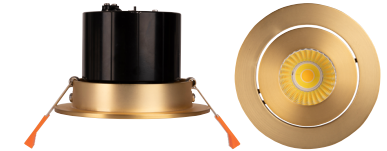

Brass Coloured