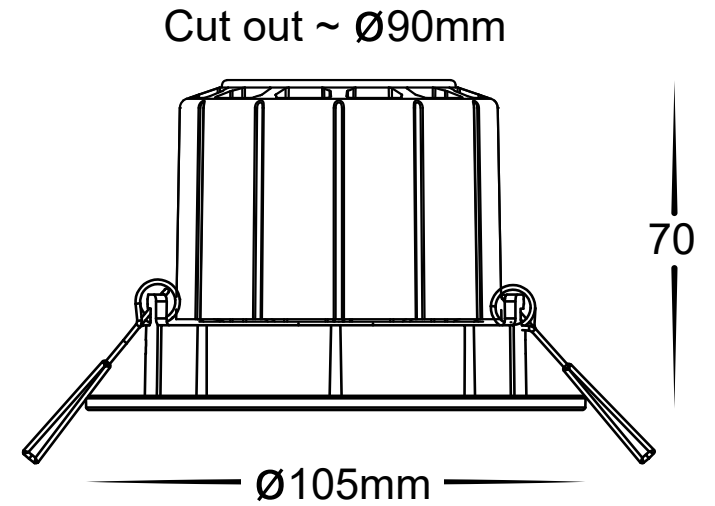

Product Ordering

Image	Part Number	Colour Temp	Lumens	Input Voltage	Beam Angle	Included LED	Barcode
	HV5512T-AB	3000K 4000K 5500K	839lm 913lm 841lm	240v	60°	TRI Colour 12w Built in LED	9350418010018
	HV5512T-BLK						9350418010018
	HV5512T-BR						9350418034168
	HV5512T-CP						9350418034175
	HV5512T-NK						9350418034182
	HV5512T-WHT						9350418010056

Dimensions

Installation Diagram