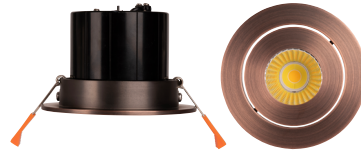

Prime Aluminium

Recessed Tilt LED Downlight

Name	Prime
Material	Aluminium
Colour	Antique Brass, Black, Brass, Copper, Nickel & White
Cut Out	Ø90mm
IP Rating	IP54 (Front of fitting only)
Colour Temp	<div style="display: flex; gap: 5px;"> <div style="width: 10px; height: 10px; background-color: #FFD700; border: 1px solid black;"></div> 3000k <div style="width: 10px; height: 10px; background-color: #ADD8E6; border: 1px solid black;"></div> 4000k <div style="width: 10px; height: 10px; background-color: #0000FF; border: 1px solid black;"></div> 5500k </div>
IK Rating	IK06
Installation Type	Ceiling - Recessed
Diffuser Type	Clear Glass
Tilt	20°
Lamp Base	Built in LED
Max Wattage	12w
Protection Class	2 (No Earth Required)
Lamp Expectancy	<50,000hrs*
IC Rated	IC-4
CRI	CRI>90
SDCM	<4
UGR	<22
Flex & Plug	Yes - Included
Dimmable	Yes - Triac Dimmable
Warranty	3 Years Replacement*

Product Ordering

Image	Part Number	Colour Temp	Lumens	Input Voltage	Beam Angle	Included LED	Barcode
	HV5512T-AB	<div style="display: flex; flex-direction: column; align-items: center;"> <div style="width: 10px; height: 10px; background-color: #FFD700; margin-bottom: 2px;"></div> 3000K <div style="width: 10px; height: 10px; background-color: #ADD8E6; margin-bottom: 2px;"></div> 4000K <div style="width: 10px; height: 10px; background-color: #008080; margin-bottom: 2px;"></div> 5500K </div>	839lm 913lm 841lm	240v	60°	TRI Colour 12w Built in LED	9350418010018
	HV5512T-BLK						9350418010018
	HV5512T-BR						9350418034168
	HV5512T-CP						9350418034175
	HV5512T-NK						9350418034182
	HV5512T-WHT						9350418010056