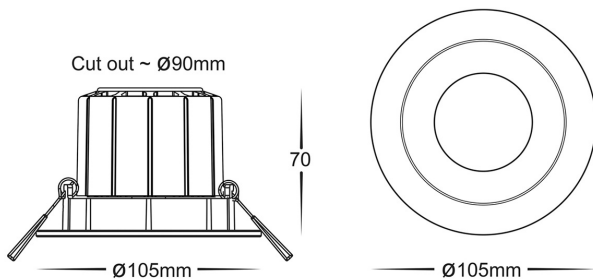

HV5512T-WHT