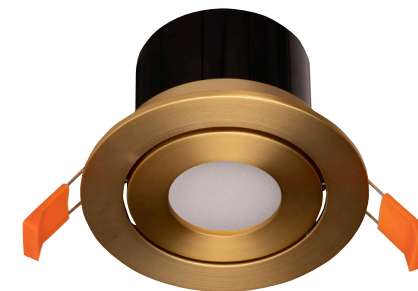

Brass Coloured