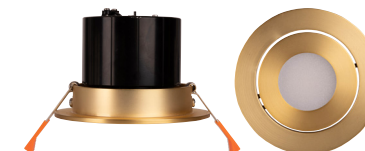

Prime Aluminium

Recessed Tilt WIFI RGBCW LED Downlight

Name	Prime
Material	Aluminium
Colour	Antique Brass, Black, Brass, Copper, Nickel & White
Cut Out	Ø90mm
IP Rating	IP54 (Front of fitting only)
Colour Temp	RGBCW Adjustable using APP
IK Rating	IK06
Installation Type	Ceiling - Recessed
Diffuser Type	Frosted Perspex
Tilt	20°
Lamp Base	Built in LED
Max Wattage	12w
Protection Class	2 (No Earth Required)
Lamp Expectancy	<50,000hrs*
IC Rated	IC-4
CRI	CRI>90
SDCM	<4
UGR	<22
Flex & Plug	Yes - Included
Dimmable	Yes - Using TUYA APP
Warranty	3 Years Replacement*

Antique Brass

Black

Brass Coloured

Copper Coloured

Nickel Coloured

White

Warranty
Terms & Conditions

Website

*See Warranty Terms & Conditions for more information

Product Ordering

Image	Part Number	Colour Temp	Lumens	Input Voltage	Beam Angle	Included LED	Barcode
	HV5512RGCW-AB	RGBCW	Red = 15lm Green = 32lm Blue = 25lm 3000k = 300lm 5500k = 320lm	240v	120°	RGBCW 12w Built in LED	9350418034243
	HV5512RGCW-BLK						9350418026781
	HV5512RGCW-BR						9350418034250
	HV5512RGCW-CP						9350418034267
	HV5512RGCW-NK						9350418034274
	HV5512RGCW-WHT						9350418026774

Dimensions

Cut out ~ Ø90mm

Installation Diagram

Related Products

Antique Brass

Black

Brass Coloured

Copper Coloured