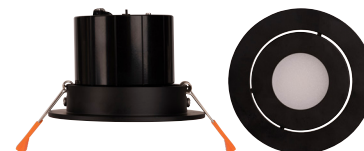

Prime Aluminium

Recessed Tilt WIFI RGBCW LED Downlight

Name	Prime
Material	Aluminium
Colour	Antique Brass, Black, Brass, Copper, Nickel & White
Cut Out	Ø90mm
IP Rating	IP54 (Front of fitting only)
Colour Temp	RGBCW Adjustable using APP
IK Rating	IK06
Installation Type	Ceiling - Recessed
Diffuser Type	Frosted Perspex
Tilt	20°
Lamp Base	Built in LED
Max Wattage	12w
Protection Class	2 (No Earth Required)
Lamp Expectancy	<50,000hrs*
IC Rated	IC-4
CRI	CRI>90
SDCM	<4
UGR	<22
Flex & Plug	Yes - Included
Dimmable	Yes - Using TUYA APP
Warranty	3 Years Replacement*

Black

Warranty
Terms & Conditions

Website

Compatible with major
smart home systems.

FREE APP

Available on the
App Store

GET IT ON
Google Play

HaviSMART™

Havit Lighting 143 Beauchamp Road, Matraville, N.S.W. 2036 | Phone: 02 9381 8300 | Fax: 02 9381 6661 | Email: sales@havit.com.au | Web: www.havit.com.au

*See Warranty Terms & Conditions for more information