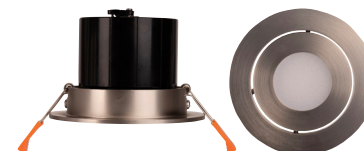

Prime Aluminium

Recessed Tilt WIFI RGBCW LED Downlight

Name	Prime
Material	Aluminium
Colour	Antique Brass, Black, Brass, Copper, Nickel & White
Cut Out	Ø90mm
IP Rating	IP54 (Front of fitting only)
Colour Temp	RGBCW Adjustable using APP
IK Rating	IK06
Installation Type	Ceiling - Recessed
Diffuser Type	Frosted Perspex
Tilt	20°
Lamp Base	Built in LED
Max Wattage	12w
Protection Class	2 (No Earth Required)
Lamp Expectancy	<50,000hrs*
IC Rated	IC-4
CRI	CRI>90
SDCM	<4
UGR	<22
Flex & Plug	Yes - Included
Dimmable	Yes - Using TUYA APP
Warranty	3 Years Replacement*

Antique Brass

Black

Brass Coloured

Copper Coloured

Nickel Coloured

White

Warranty
Terms & Conditions

Website