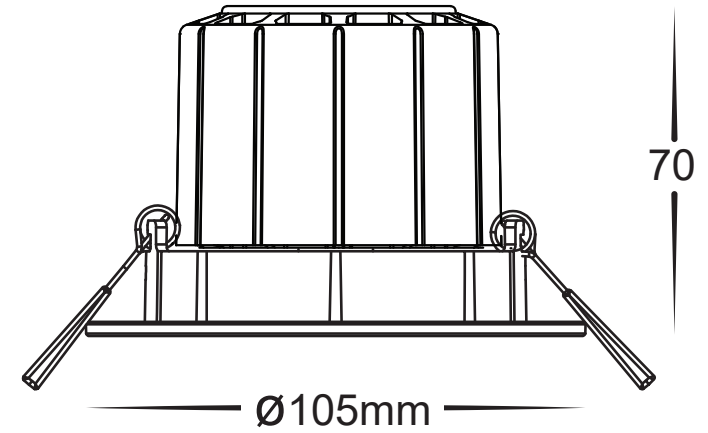

Prime Aluminium

Recessed Tilt WIFI RGBCW LED Downlight

Name	Prime
Material	Aluminium
Colour	Antique Brass, Black, Brass, Copper, Nickel & White
Cut Out	Ø90mm
IP Rating	IP54 (Front of fitting only)
Colour Temp	RGBCW Adjustable using APP
IK Rating	IK06
Installation Type	Ceiling - Recessed
Diffuser Type	Frosted Perspex
Tilt	20°
Lamp Base	Built in LED
Max Wattage	12w
Protection Class	2 (No Earth Required)
Lamp Expectancy	<50,000hrs*
IC Rated	IC-4
CRI	CRI>90
SDCM	<4
UGR	<22
Flex & Plug	Yes - Included
Dimmable	Yes - Using TUYA APP
Warranty	3 Years Replacement*

Dimensions

Cut out ~ Ø90mm

Installation Diagram

Related Products

Antique Brass

Black

Brass Coloured

Copper Coloured