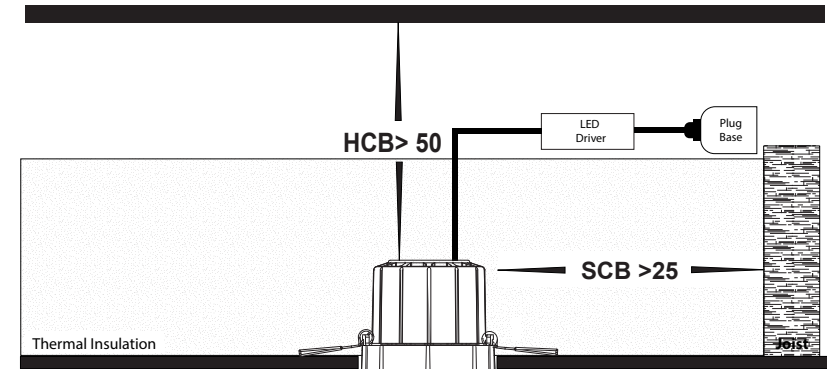

Related Products

APP Screenshots