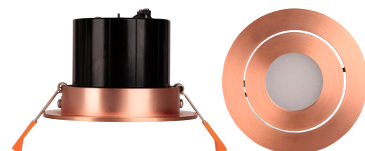

Copper Coloured