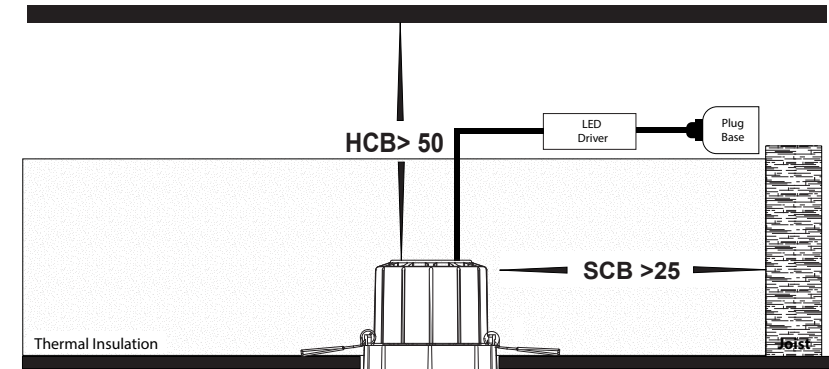

*See Warranty Terms & Conditions for more information

Product Ordering

Image	Part Number	Colour Temp	Lumens	Input Voltage	Beam Angle	Included LED	Barcode
	HV5511RGBCW-AB	RGBCW	Red = 15lm Green = 32lm Blue = 25lm 3000k = 300lm 5500k = 320lm	240v	120°	RGBCW 12w Built in LED	9350418034120
	HV5511RGBCW-BLK						9350418026743
	HV5511RGBCW-BR						9350418034137
	HV5511RGBCW-CP						9350418034144
	HV5511RGBCW-NK						9350418034151
	HV5511RGBCW-WHT						9350418026736

Dimensions

Cut out ~ Ø70mm

Installation Diagram

Related Products

Antique Brass

Black

Brass Coloured

Copper Coloured