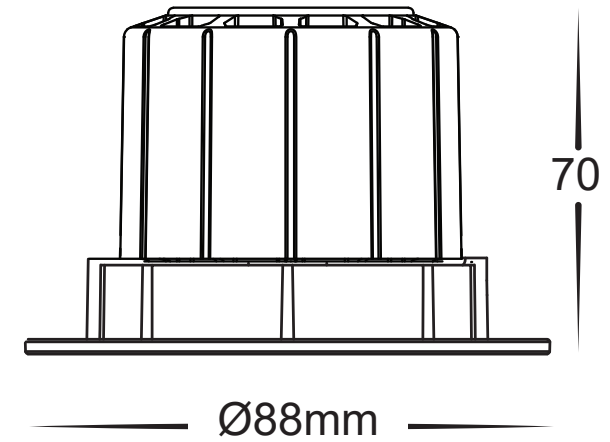

Prime Aluminium

Recessed WIFI RGBCW LED Downlight

Name	Prime
Material	Aluminium
Colour	Antique Brass, Black, Brass, Copper, Nickel & White
Cut Out	Ø70mm
IP Rating	IP54 (Front of fitting only)
Colour Temp	RGBCW Adjustable using APP
IK Rating	IK06
Installation Type	Ceiling - Recessed
Diffuser Type	Frosted Perspex
Tilt	No
Lamp Base	Built in LED
Max Wattage	12w
Protection Class	2 (No Earth Required)
Lamp Expectancy	<50,000hrs*
IC Rated	IC-4
CRI	CRI>90
SDCM	<4
UGR	<22
Flex & Plug	Yes - Included
Dimmable	Yes - Using TUYA APP
Warranty	3 Years Replacement*

*See Warranty Terms & Conditions for more information

Product Ordering

Image	Part Number	Colour Temp	Lumens	Input Voltage	Beam Angle	Included LED	Barcode
	HV5511RGBCW-AB	RGBCW	Red = 15lm Green = 32lm Blue = 25lm 3000k = 300lm 5500k = 320lm	240v	120°	RGBCW 12w Built in LED	9350418034120
	HV5511RGBCW-BLK						9350418026743
	HV5511RGBCW-BR						9350418034137
	HV5511RGBCW-CP						9350418034144
	HV5511RGBCW-NK						9350418034151
	HV5511RGBCW-WHT						9350418026736

Dimensions

Cut out ~ Ø70mm

Installation Diagram

Related Products

Antique Brass

Black

Brass Coloured

Copper Coloured