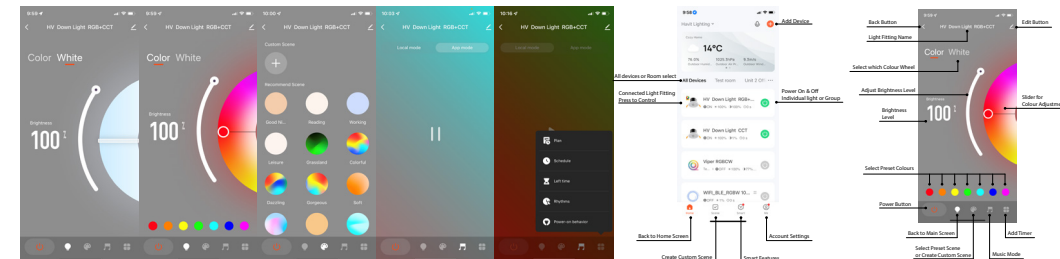

APP Screenshots