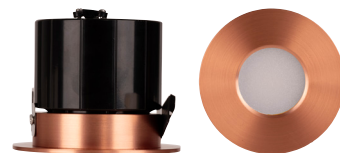

Copper Coloured