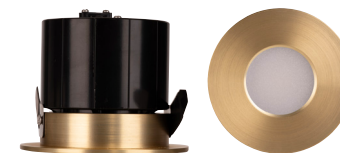

Prime Aluminium

Recessed WIFI RGBCW LED Downlight

Name	Prime
Material	Aluminium
Colour	Antique Brass, Black, Brass, Copper, Nickel & White
Cut Out	Ø70mm
IP Rating	IP54 (Front of fitting only)
Colour Temp	RGBCW Adjustable using APP
IK Rating	IK06
Installation Type	Ceiling - Recessed
Diffuser Type	Frosted Perspex
Tilt	No
Lamp Base	Built in LED
Max Wattage	12w
Protection Class	2 (No Earth Required)
Lamp Expectancy	<50,000hrs*
IC Rated	IC-4
CRI	CRI>90
SDCM	<4
UGR	<22
Flex & Plug	Yes - Included
Dimmable	Yes - Using TUYA APP
Warranty	3 Years Replacement*

Antique Brass

Black

Brass Coloured

Copper Coloured

Nickel Coloured

White

Warranty
Terms & Conditions

Website

*See Warranty Terms & Conditions for more information

Product Ordering

Image	Part Number	Colour Temp	Lumens	Input Voltage	Beam Angle	Included LED	Barcode
	HV5511RGBCW-AB	RGBCW	Red = 15lm Green = 32lm Blue = 25lm 3000k = 300lm 5500k = 320lm	240v	120°	RGBCW 12w Built in LED	9350418034120
	HV5511RGBCW-BLK						9350418026743
	HV5511RGBCW-BR						9350418034137
	HV5511RGBCW-CP						9350418034144
	HV5511RGBCW-NK						9350418034151
	HV5511RGBCW-WHT						9350418026736

Dimensions

Cut out ~ Ø70mm

Installation Diagram

Related Products

Antique Brass

Black

Brass Coloured

Copper Coloured