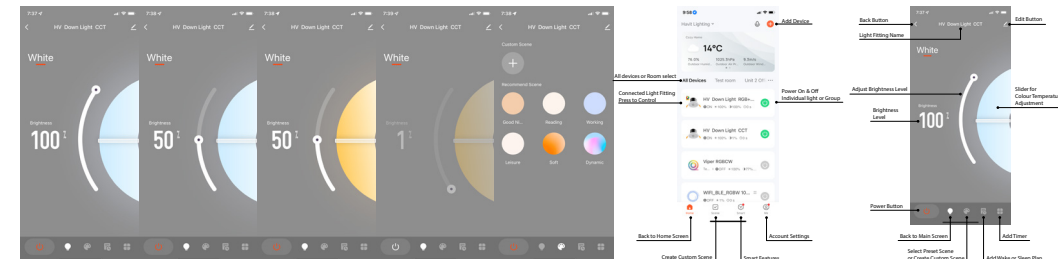

APP Screenshots