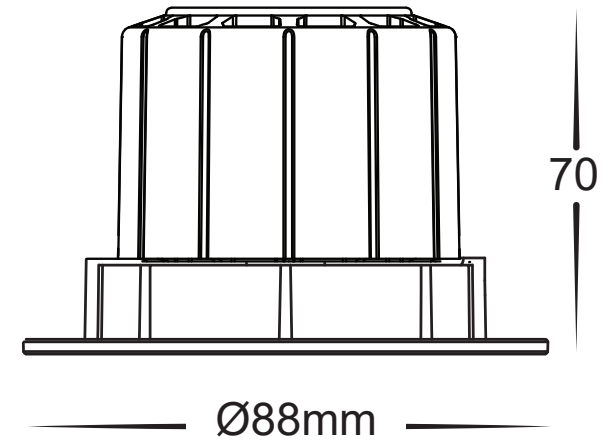

Prime Aluminium

Recessed WIFI CCT LED Downlight

Name	Prime
Material	Aluminium
Colour	Antique Brass, Black, Brass, Copper, Nickel & White
Cut Out	Ø70mm
IP Rating	IP54 (Front of fitting only)
Colour Temp	2700k - 6500k Adjustable using APP
IK Rating	IK06
Installation Type	Ceiling - Recessed
Diffuser Type	Clear Glass
Tilt	No
Lamp Base	Built in LED
Max Wattage	12w
Protection Class	2 (No Earth Required)
Lamp Expectancy	<50,000hrs*
IC Rated	IC-4
CRI	CRI>90
SDCM	<4
UGR	<22
Flex & Plug	Yes - Included
Dimmable	Yes - Using TUYA APP
Warranty	3 Years Replacement*

Dimensions

Cut out ~ Ø70mm

Installation Diagram

Related Products

Antique Brass

Black

Brass Coloured

Copper Coloured