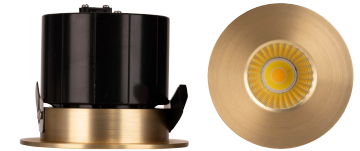

Brass Coloured