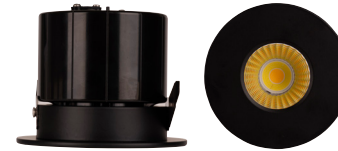

Prime Aluminium

Recessed WIFI CCT LED Downlight

Name	Prime
Material	Aluminium
Colour	Antique Brass, Black, Brass, Copper, Nickel & White
Cut Out	Ø70mm
IP Rating	IP54 (Front of fitting only)
Colour Temp	2700k - 6500k Adjustable using APP
IK Rating	IK06
Installation Type	Ceiling - Recessed
Diffuser Type	Clear Glass
Tilt	No
Lamp Base	Built in LED
Max Wattage	12w
Protection Class	2 (No Earth Required)
Lamp Expectancy	<50,000hrs*
IC Rated	IC-4
CRI	CRI>90
SDCM	<4
UGR	<22
Flex & Plug	Yes - Included
Dimmable	Yes - Using TUYA APP
Warranty	3 Years Replacement*

Black

Warranty
Terms & Conditions

Website

Compatible with major smart home systems.

HaviSMART™

Havit Lighting 143 Beauchamp Road, Matraville, N.S.W. 2036 | Phone: 02 9381 8300 | Fax: 02 9381 6661 | Email: sales@havit.com.au | Web: www.havit.com.au

*See Warranty Terms & Conditions for more information