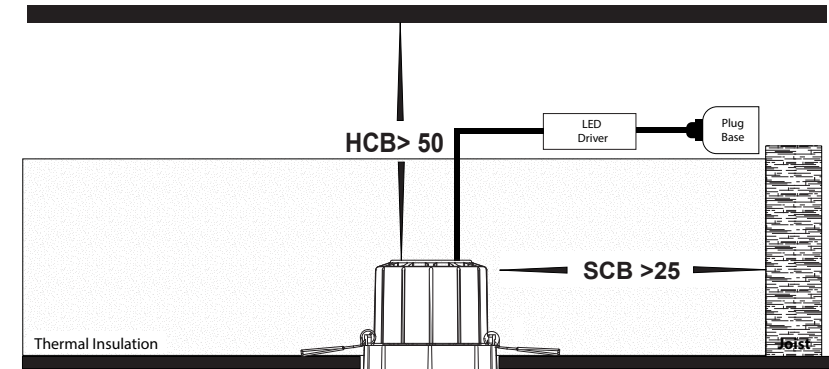

Dimensions

Cut out ~ Ø70mm

Installation Diagram

Related Products

Antique Brass

Black

Brass Coloured

Copper Coloured