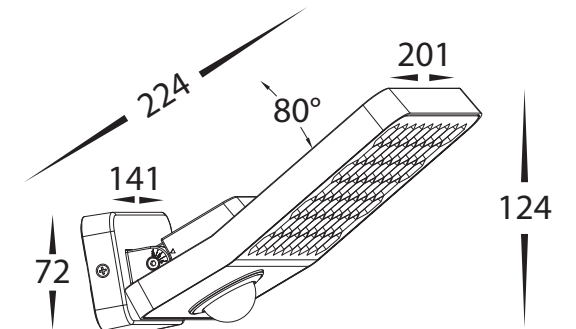

HV3722N-GRY-PIR Dimensions