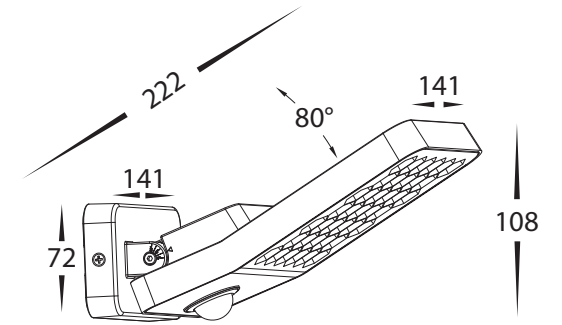

HV3721N-GRY-PIR Dimensions