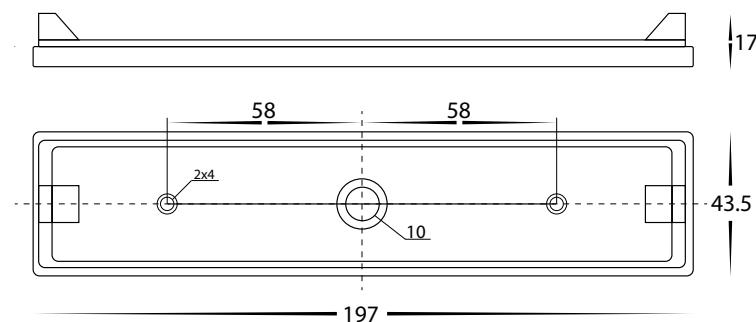

Maro Aluminium Up & Down Wall Light

Name	Maro
Material	Aluminium
Colour	Poly Powder Coated Black or White
IP Rating	IP54
Colour Temp	<div style="display: flex; gap: 5px;"> <div style="width: 10px; height: 10px; background-color: #FFD700; border: 1px solid black;"></div> 3000k <div style="width: 10px; height: 10px; background-color: #ADD8E6; border: 1px solid black;"></div> 4000k <div style="width: 10px; height: 10px; background-color: #00CED1; border: 1px solid black;"></div> 5500k </div>
IK Rating	IK08
Installation Type	Wall - Surface Mounted
Diffuser Type	Clear Glass
Lamp Base	Built in LED
Max Wattage	8x 1w
Protection Class	240V = 1 (requires Earth) 12v DC = 3 (Low Voltage - No Earth Required)
Lamp Expectancy	<30,000hrs*
CRI	CRI>80
SDCM	<6
UGR	<28
Dimmable	No
Warranty	3 Years Replacement*

Dimensions

Mounting Base Dimensions

Warranty Terms & Conditions Website

Product Ordering

Image	Part Number	Colour Temp	Lumens	Input Voltage	Beam Angle	Included LED	Barcode
	HV3697T-BLK-240V	<div style="display: flex; gap: 5px;"> <div style="width: 10px; height: 10px; background-color: #FFD700; border: 1px solid black;"></div> 3000K <div style="width: 10px; height: 10px; background-color: #ADD8E6; border: 1px solid black;"></div> 4000K <div style="width: 10px; height: 10px; background-color: #00CED1; border: 1px solid black;"></div> 5500K </div>	2x 220lm 2x 223lm 2x 222lm	240V	8x 60°	TRI Colour 8x 1w Built in LED	9350418028402
	HV3697T-BLK-12V			12v DC			9350418028419
	HV3697T-WHT-240V			240V			9350418028426
	HV3697T-WHT-12V			12v DC			9350418028433