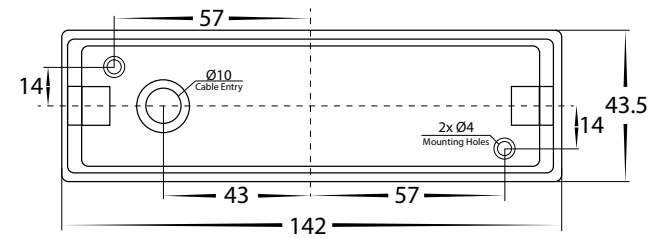

Maro Aluminium Up & Down Wall Light

Name	Maro
Material	Aluminium
Colour	Poly Powder Coated Black or White
IP Rating	IP54
Colour Temp	<div style="display: flex; gap: 5px;"> <div style="width: 10px; height: 10px; background-color: #FFD700; border: 1px solid black;"></div> 3000k <div style="width: 10px; height: 10px; background-color: #ADD8E6; border: 1px solid black;"></div> 4000k <div style="width: 10px; height: 10px; background-color: #00CED1; border: 1px solid black;"></div> 5500k </div>
IK Rating	IK08
Installation Type	Wall - Surface Mounted
Diffuser Type	Clear Glass
Lamp Base	Built in LED
Max Wattage	6x 1w
Protection Class	240V = 1 (requires Earth) 12v DC = 3 (Low Voltage - No Earth Required)
Lamp Expectancy	<30,000hrs*
CRI	CRI>80
SDCM	<6
UGR	<28
Dimmable	No
Warranty	3 Years Replacement*

Dimensions

Mounting Base Dimensions

Warranty
Terms & Conditions

Website

Product Ordering

Image	Part Number	Colour Temp	Lumens	Input Voltage	Beam Angle	Included LED	Barcode
	HV3696T-BLK-240V	<div style="display: flex; gap: 5px;"> <div style="width: 10px; height: 10px; background-color: #FFD700; border: 1px solid black;"></div> 3000K <div style="width: 10px; height: 10px; background-color: #ADD8E6; border: 1px solid black;"></div> 4000K <div style="width: 10px; height: 10px; background-color: #00CED1; border: 1px solid black;"></div> 5500K </div>	2x 145lm 2x 148lm 2x 147lm	240V	6x 60°	TRI Colour 6x 1w Built in LED	9350418028365
	HV3696T-BLK-12V			12v DC			9350418028372
	HV3696T-WHT-240V			240V			9350418028389
	HV3696T-WHT-12V			12v DC			9350418028396