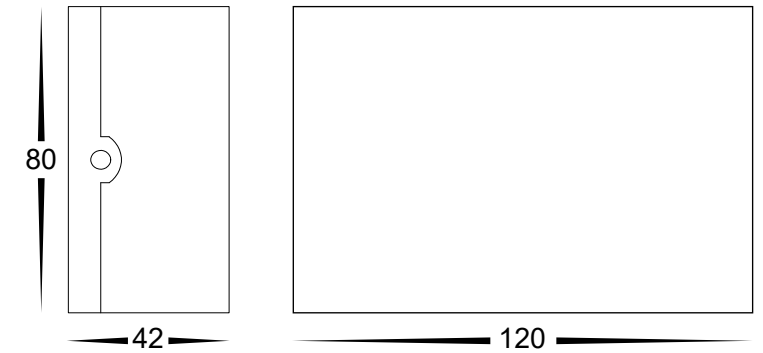

Maro Aluminium Up & Down Wall Light

Name	Maro
Material	Aluminium
Colour	Poly Powder Coated Black or White
IP Rating	IP54
Colour Temp	<div style="display: flex; gap: 5px;"> <div style="width: 10px; height: 10px; background-color: #FFD700; border: 1px solid black;"></div> 3000k <div style="width: 10px; height: 10px; background-color: #ADD8E6; border: 1px solid black;"></div> 4000k <div style="width: 10px; height: 10px; background-color: #00CED1; border: 1px solid black;"></div> 5500k </div>
IK Rating	IK08
Installation Type	Wall - Surface Mounted
Diffuser Type	Clear Glass
Lamp Base	Built in LED
Max Wattage	4x 1w
Protection Class	240V = 1 (requires Earth) 12v DC = 3 (Low Voltage - No Earth Required)
Lamp Expectancy	<30,000hrs*
CRI	CRI>80
SDCM	<6
UGR	<28
Dimmable	No
Warranty	3 Years Replacement*

Dimensions

Mounting Base Dimensions

Warranty
Terms & Conditions

Website

Product Ordering

Image	Part Number	Colour Temp	Lumens	Input Voltage	Beam Angle	Included LED	Barcode
	HV3695T-BLK-240V	<div style="display: flex; gap: 5px;"> <div style="width: 10px; height: 10px; background-color: #FFD700; border: 1px solid black;"></div> 3000K <div style="width: 10px; height: 10px; background-color: #ADD8E6; border: 1px solid black;"></div> 4000K <div style="width: 10px; height: 10px; background-color: #00CED1; border: 1px solid black;"></div> 5500K </div>	2x 85lm 2x 90lm 2x 90lm	240V	4x 60°	TRI Colour 4x 1w Built in LED	9350418028327
	HV3695T-BLK-12V			12v DC			9350418028334
	HV3695T-WHT-240V			240V			9350418028341
	HV3695T-WHT-12V			12v DC			9350418028358