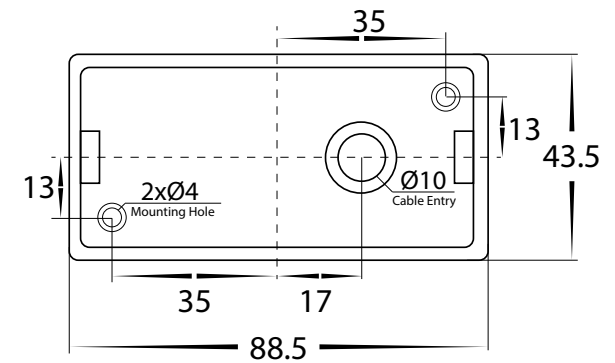

Maro Aluminium Up & Down Wall Light

Name	Maro
Material	Aluminium
Colour	Poly Powder Coated Black or White
IP Rating	IP54
Colour Temp	<div style="display: flex; gap: 5px;"> <div style="width: 10px; height: 10px; background-color: #FFD700; border: 1px solid black;"></div> 3000k <div style="width: 10px; height: 10px; background-color: #ADD8E6; border: 1px solid black;"></div> 4000k <div style="width: 10px; height: 10px; background-color: #00CED1; border: 1px solid black;"></div> 5500k </div>
IK Rating	IK08
Installation Type	Wall - Surface Mounted
Diffuser Type	Clear Glass
Lamp Base	Built in LED
Max Wattage	4x 1w
Protection Class	240V = 1 (requires Earth) 12v DC = 3 (Low Voltage - No Earth Required)
Lamp Expectancy	<30,000hrs*
CRI	CRI>80
SDCM	<6
UGR	<28
Dimmable	No
Warranty	3 Years Replacement*

Dimensions

Mounting Base Dimensions

Warranty
Terms & Conditions

Website

Product Ordering

Image	Part Number	Colour Temp	Lumens	Input Voltage	Beam Angle	Included LED	Barcode
	HV3695T-BLK-240V	<div style="display: flex; gap: 5px;"> <div style="width: 10px; height: 10px; background-color: #FFD700; border: 1px solid black;"></div> 3000K <div style="width: 10px; height: 10px; background-color: #ADD8E6; border: 1px solid black;"></div> 4000K <div style="width: 10px; height: 10px; background-color: #00CED1; border: 1px solid black;"></div> 5500K </div>	2x 85lm 2x 90lm 2x 90lm	240V	4x 60°	TRI Colour 4x 1w Built in LED	9350418028327
	HV3695T-BLK-12V			12v DC			9350418028334
	HV3695T-WHT-240V			240V			9350418028341
	HV3695T-WHT-12V			12v DC			9350418028358