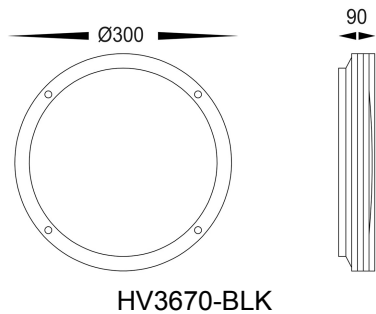

## PRODUCT SPECIFICATIONS

**Name:** Stor

**Material:** Aluminium

**Colour:** Black

**IP Rating:** IP54

**Lamp Base:** Built in LED

**CRI:** ≥80

**Wiring:** Parallel

**Dimmable:** No

**Warranty:** 2 years replacement\*\*

HV3670-BLK

HV3671-BLK

HV3670-BLK

HV3671-BLK

PART NUMBER	COLOUR TEMP	LUMENS*	INPUT VOLTAGE	BEAM ANGLE	INCLUDED GLOBES
<b>HV3670T-BLK</b>	3000k	2250lm	240v AC	120°	30w Built in LED
	4000K	2325lm			
	5500K	2400lm			
<b>HV3671T-BLK</b>	3000k	2050lm	240v AC	120°	30w Built in LED
	4000k	2150lm			
	5500k	2250lm			