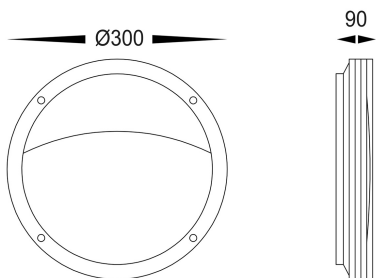

HV3670-BLK

HV3671-BLK