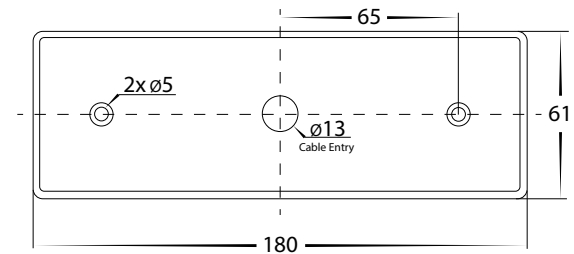

Versa Aluminium Up & Down Wall Light

Name	Versa
Material	Aluminium
Colour	Poly Powder Coated Black or White
IP Rating	IP65
Colour Temp	<div style="display: flex; gap: 5px;"> <div style="width: 10px; height: 10px; background-color: #FFD700; border: 1px solid black;"></div> 3000k <div style="width: 10px; height: 10px; background-color: #ADD8E6; border: 1px solid black;"></div> 4000k <div style="width: 10px; height: 10px; background-color: #00CED1; border: 1px solid black;"></div> 5500k </div>
IK Rating	IK06
Installation Type	Wall - Surface Mounted
Diffuser Type	Glass
Lamp Base	Built in LED
Max Wattage	4x 3w
Protection Class	1 (Earth Required)
Lamp Expectancy	<30,000hrs*
CRI	CRI>80
SDCM	<5
UGR	<19
Dimmable	Yes - Triac Dimmable
Warranty	3 Years Replacement*

Dimensions

Mounting Base Dimensions

Optional Havit Compatible Accessories

Image	Part Number	Description
Dial Dimmer		
	HV9625	300w LED Dial Dimmer

Product Ordering

Image	Part Number	Colour Temp	Lumens	Input Voltage	Beam Angle	Included LED	Barcode
	HV36584T-BLK-SQ	<div style="display: flex; gap: 5px;"> <div style="width: 10px; height: 10px; background-color: #FFD700; border: 1px solid black;"></div> 3000K <div style="width: 10px; height: 10px; background-color: #ADD8E6; border: 1px solid black;"></div> 4000K <div style="width: 10px; height: 10px; background-color: #00CED1; border: 1px solid black;"></div> 5500K </div>	4x 220lm	240v AC	Adjustable 5-120°	Tri Colour Built in 4x3w LED	9350418042378
	HV36584T-WHT-SQ		4x 230lm 4x 240lm				9350418042385