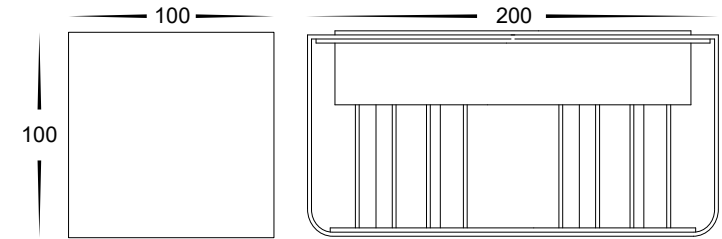

Versa Aluminium Up & Down Wall Light

Name	Versa
Material	Aluminium
Colour	Poly Powder Coated Black or White
IP Rating	IP65
Colour Temp	<div style="display: flex; gap: 5px;"> <div style="width: 10px; height: 10px; background-color: #FFD700; border: 1px solid black;"></div> 3000k <div style="width: 10px; height: 10px; background-color: #ADD8E6; border: 1px solid black;"></div> 4000k <div style="width: 10px; height: 10px; background-color: #00CED1; border: 1px solid black;"></div> 5500k </div>
IK Rating	IK06
Installation Type	Wall - Surface Mounted
Diffuser Type	Glass
Lamp Base	Built in LED
Max Wattage	4x 3w
Protection Class	1 (Earth Required)
Lamp Expectancy	<30,000hrs*
CRI	CRI>80
SDCM	<5
UGR	<19
Dimmable	Yes - Triac Dimmable
Warranty	3 Years Replacement*

Dimensions

Mounting Base Dimensions

Optional Havit Compatible Accessories

Image	Part Number	Description
Dial Dimmer		
	HV9625	300w LED Dial Dimmer

Product Ordering

Image	Part Number	Colour Temp	Lumens	Input Voltage	Beam Angle	Included LED	Barcode
	HV36584T-BLK-SQ	<div style="display: flex; gap: 5px;"> <div style="width: 10px; height: 10px; background-color: #FFD700; border: 1px solid black;"></div> 3000K <div style="width: 10px; height: 10px; background-color: #ADD8E6; border: 1px solid black;"></div> 4000K <div style="width: 10px; height: 10px; background-color: #00CED1; border: 1px solid black;"></div> 5500K </div>	4x 220lm	240v AC	Adjustable 5-120°	Tri Colour Built in 4x3w LED	9350418042378
	HV36584T-WHT-SQ		4x 230lm 4x 240lm				9350418042385