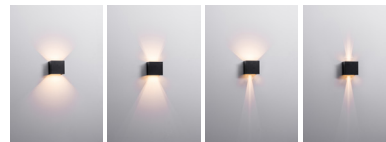

Versa Aluminium Up & Down Wall Light

Name	Versa
Material	Aluminium
Colour	Poly Powder Coated Black or White
IP Rating	IP65
Colour Temp	<div style="display: flex; gap: 5px;"> <div style="width: 10px; height: 10px; background-color: #FFD700; border: 1px solid black;"></div> 3000k <div style="width: 10px; height: 10px; background-color: #ADD8E6; border: 1px solid black;"></div> 4000k <div style="width: 10px; height: 10px; background-color: #00CED1; border: 1px solid black;"></div> 5500k </div>
IK Rating	IK06
Installation Type	Wall - Surface Mounted
Diffuser Type	Glass
Lamp Base	Built in LED
Max Wattage	2x 3w
Protection Class	1 (Earth Required)
Lamp Expectancy	<30,000hrs*
CRI	CRI>80
SDCM	<5
UGR	<19
Dimmable	Yes - Triac Dimmable
Warranty	3 Years Replacement*

Optional Havit Compatible Accessories

Image	Part Number	Description
Dial Dimmer		
	HV9625	300w LED Dial Dimmer

Product Ordering

Image	Part Number	Colour Temp	Lumens	Input Voltage	Beam Angle	Included LED	Barcode
	HV36583T-BLK-SQ	<div style="display: flex; gap: 5px;"> <div style="width: 10px; height: 10px; background-color: #FFD700; border: 1px solid black;"></div> 3000K <div style="width: 10px; height: 10px; background-color: #ADD8E6; border: 1px solid black;"></div> 4000K <div style="width: 10px; height: 10px; background-color: #00CED1; border: 1px solid black;"></div> 5500K </div>	2x 220lm 2x 230lm 2x 240lm	240v AC	Adjustable 5-120°	Tri Colour Built in 2x3w LED	9350418042354
	HV36583T-WHT-SQ						9350418042361