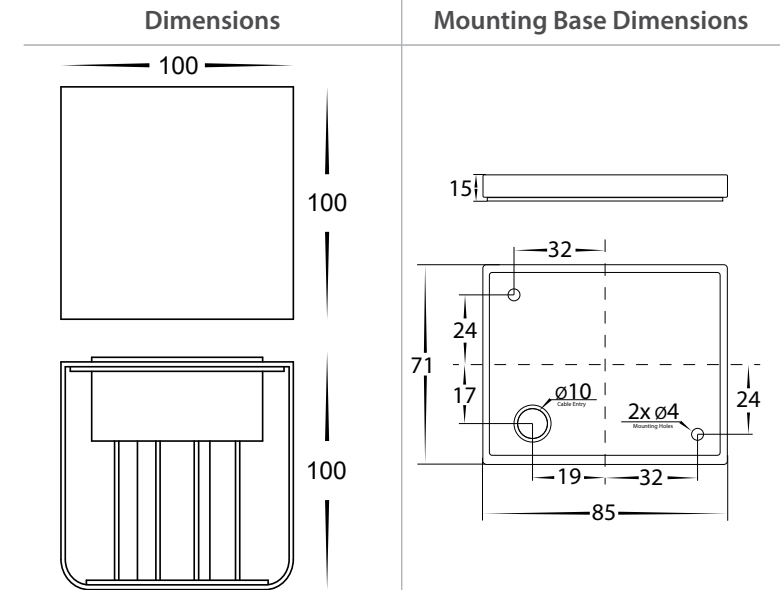

Versa Aluminium Up & Down Wall Light

Name	Versa
Material	Aluminium
Colour	Poly Powder Coated Black or White
IP Rating	IP65
Colour Temp	<div style="display: flex; gap: 5px;"> <div style="width: 10px; height: 10px; background-color: #FFD700; border: 1px solid black;"></div> 3000k <div style="width: 10px; height: 10px; background-color: #ADD8E6; border: 1px solid black;"></div> 4000k <div style="width: 10px; height: 10px; background-color: #00CED1; border: 1px solid black;"></div> 5500k </div>
IK Rating	IK06
Installation Type	Wall - Surface Mounted
Diffuser Type	Glass
Lamp Base	Built in LED
Max Wattage	2x 3w
Protection Class	1 (Earth Required)
Lamp Expectancy	<30,000hrs*
CRI	CRI>80
SDCM	<5
UGR	<19
Dimmable	Yes - Triac Dimmable
Warranty	3 Years Replacement*

Optional Havit Compatible Accessories

Image	Part Number	Description
Dial Dimmer		
	HV9625	300w LED Dial Dimmer

Product Ordering

Image	Part Number	Colour Temp	Lumens	Input Voltage	Beam Angle	Included LED	Barcode
	HV36583T-BLK-SQ	<div style="display: flex; gap: 5px;"> <div style="width: 10px; height: 10px; background-color: #FFD700; border: 1px solid black;"></div> 3000K <div style="width: 10px; height: 10px; background-color: #ADD8E6; border: 1px solid black;"></div> 4000K <div style="width: 10px; height: 10px; background-color: #00CED1; border: 1px solid black;"></div> 5500K </div>	2x 220lm 2x 230lm 2x 240lm	240v AC	Adjustable 5-120°	Tri Colour Built in 2x3w LED	9350418042354
	HV36583T-WHT-SQ						9350418042361