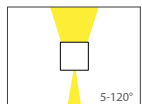

Product Ordering

Image	Part Number	Colour Temp	Lumens	Input Voltage	Beam Angle	Included LED	Barcode
	HV36583T-BLK-SQ	3000K 4000K 5500K	2x 220lm 2x 230lm 2x 240lm	240v AC	Adjustable 5-120°	Tri Colour Built in 2x3w LED	9350418042354
	HV36583T-WHT-SQ						9350418042361