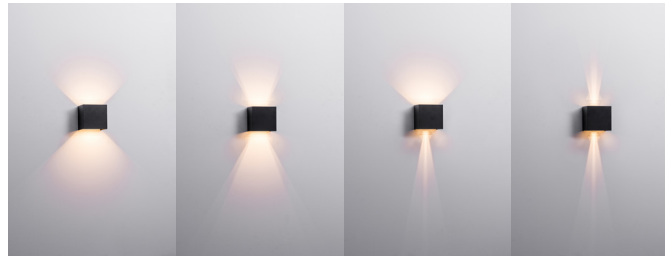

Celes Polycarbonate Black Wall Light

Name	Celes
Material	Polycarbonate
Colour	Black
IP Rating	IP65
Input Voltage	240v
Colour Temp	<div style="display: flex; gap: 5px;"> <div style="width: 10px; height: 10px; background-color: #FFD700; border: 1px solid black;"></div> 3000k <div style="width: 10px; height: 10px; background-color: #ADD8E6; border: 1px solid black;"></div> 4000k <div style="width: 10px; height: 10px; background-color: #00CED1; border: 1px solid black;"></div> 5500k </div>
IK Rating	IK04
Installation Type	Wall - Surface Mounted
Diffuser Type	Clear PC
Lamp Base	Built in LED
Max Wattage	2x 3w
Protection Class	2 (No Earth Required)
Lamp Expectancy	<30,000hrs*
CRI	CRI>80
SDCM	<6
UGR	<34
Dimmable	No
Warranty	3 Years Replacement*

Product Ordering

Image	Part Number	Colour Temp	Lumens	Input Voltage	Beam Angle	Included LED	Barcode
	HV3611T-BLK	<div style="display: flex; gap: 5px;"> <div style="width: 10px; height: 10px; background-color: #FFD700; border: 1px solid black;"></div> 3000K <div style="width: 10px; height: 10px; background-color: #ADD8E6; border: 1px solid black;"></div> 4000K <div style="width: 10px; height: 10px; background-color: #00CED1; border: 1px solid black;"></div> 5500K </div>	2x 150lm 2x 160lm 2x 155lm	240V	Adjustable 5-120°	TRI Colour 2x 3w Built in LED	9350418041449