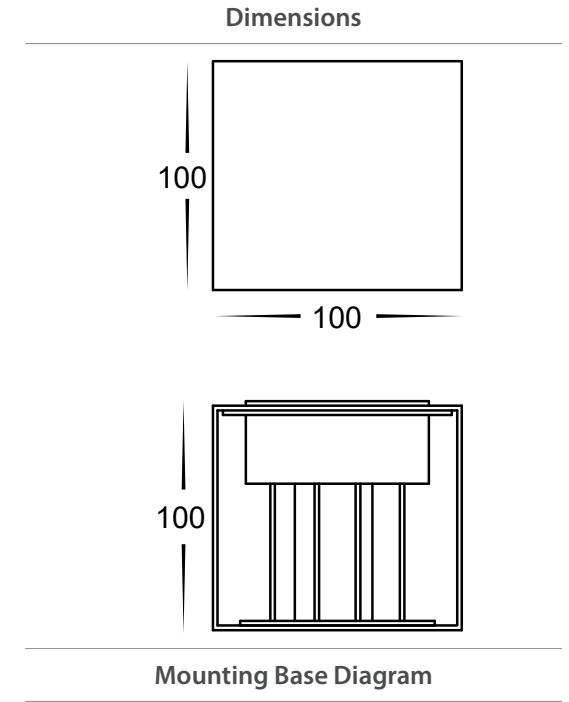

Celes Polycarbonate Black Wall Light

Name	Celes
Material	Polycarbonate
Colour	Black
IP Rating	IP65
Input Voltage	240v
Colour Temp	<div style="display: flex; gap: 5px;"> <div style="width: 10px; height: 10px; background-color: #FFD700; border: 1px solid black;"></div> 3000k <div style="width: 10px; height: 10px; background-color: #ADD8E6; border: 1px solid black;"></div> 4000k <div style="width: 10px; height: 10px; background-color: #00CED1; border: 1px solid black;"></div> 5500k </div>
IK Rating	IK04
Installation Type	Wall - Surface Mounted
Diffuser Type	Clear PC
Lamp Base	Built in LED
Max Wattage	2x 3w
Protection Class	2 (No Earth Required)
Lamp Expectancy	<30,000hrs*
CRI	CRI>80
SDCM	<6
UGR	<34
Dimmable	No
Warranty	3 Years Replacement*

Product Ordering

Image	Part Number	Colour Temp	Lumens	Input Voltage	Beam Angle	Included LED	Barcode
	HV3611T-BLK	<div style="display: flex; gap: 5px;"> <div style="width: 10px; height: 10px; background-color: #FFD700; border: 1px solid black;"></div> 3000K <div style="width: 10px; height: 10px; background-color: #ADD8E6; border: 1px solid black;"></div> 4000K <div style="width: 10px; height: 10px; background-color: #00CED1; border: 1px solid black;"></div> 5500K </div>	2x 150lm 2x 160lm 2x 155lm	240V	Adjustable 5-120°	TRI Colour 2x 3w Built in LED	9350418041449