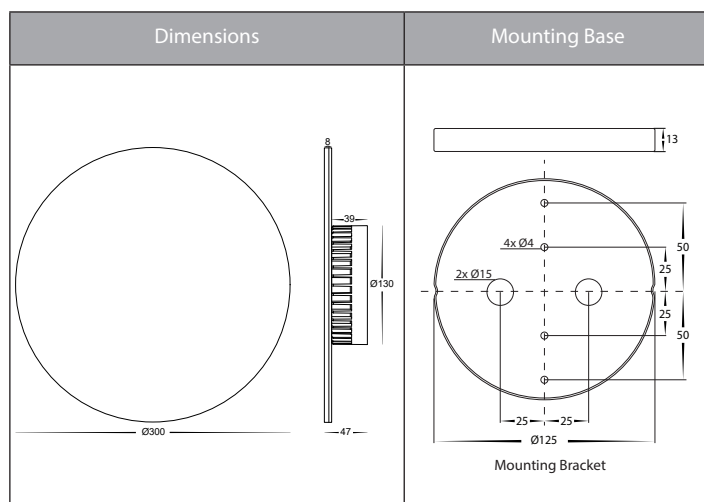

## Product Specifications

Name	Halo
Material	Aluminium
Colour	Poly Powder Coated Black or White
IP Rating	IP65
Installation Type	Wall - Surface Mounted
Lamp Base	Built in LED
Max Wattage	24w
Protection Class	3 (No Earth Required)
Lamp Expectancy	<30,000hrs
Diffuser Type	Polycarbonate
CRI	CRI>80
IK Rating	IK10
Dimmable	Yes - Using APP or Remote
Warranty	3 Years Replacement*