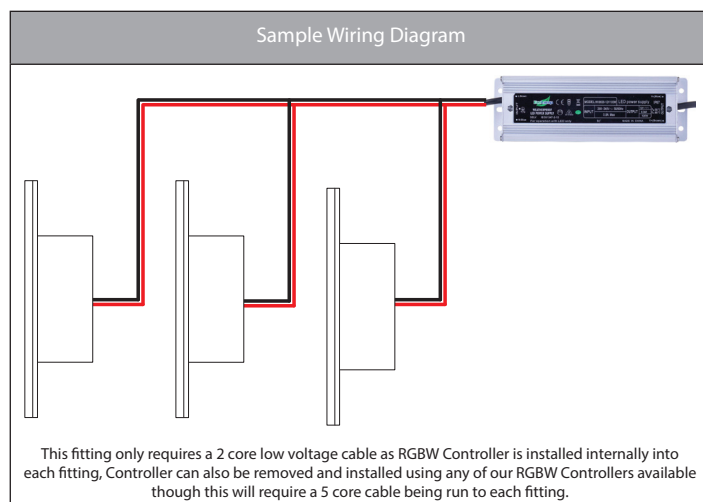

## Product Specifications

Name	Halo
Material	Aluminium
Colour	Poly Powder Coated Black or White
IP Rating	IP65
Installation Type	Wall - Surface Mounted
Lamp Base	Built in LED
Max Wattage	24w
Protection Class	3 (No Earth Required)
Lamp Expectancy	<30,000hrs
Diffuser Type	Polycarbonate
CRI	CRI>80
IK Rating	IK10
Dimmable	Yes - Using APP or Remote
Warranty	3 Years Replacement*

## Product Ordering

Image	Part Number	Colour Temp	Lumens	Input Voltage	Beam Angle	Included LED	Barcode
	<b>HV3594RGBW-BLK</b>	RGB + 3000k RGBW	400lm	12v DC	180°	24w Built in LED	9350418026439
	<b>HV3594RGBW-WHT</b>	RGB + 3000k RGBW	400lm	12v DC	180°	24w Built in LED	9350418026446