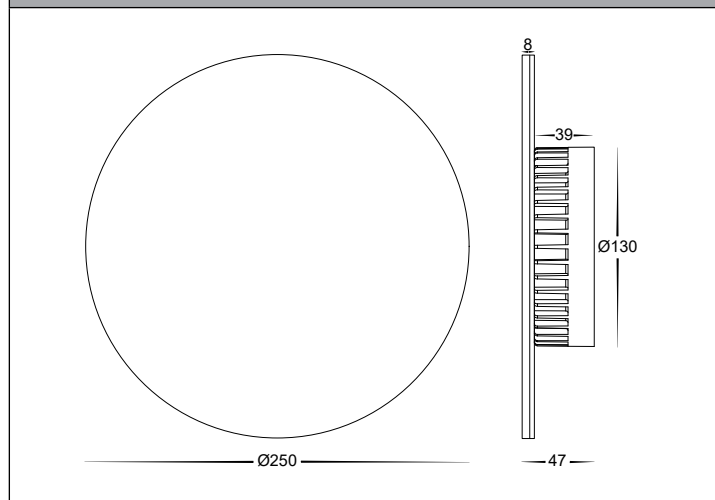

PRODUCT SPECIFICATIONS

Name	Halo
Material	Aluminium + Polycarbonate
Colour	Black or White
IP Rating	IP65
Lamp Base	Built in 18w SMD LED
CRI:	>80
Wiring	Parallel
Dimmable	Yes - Triac
Warranty	2 Years Replacement

DIMENSIONS

COLOUR TEMPERATURE

IP RATING

APPROVAL

IMAGE	PART NUMBER	COLOUR TEMP	LUMENS	INPUT VOLTAGE	BEAM ANGLE	INCLUDED LED
	HV3593T-BLK	3000k 4000k 5500k	960lm 1020lm 1080lm	240V AC	120°	TRI Colour 18w SMD Built in LED
	HV3593T-WHT	3000k 4000k 5500k	960lm 1020lm 1080lm	240V AC	120°	TRI Colour 18w SMD Built in LED