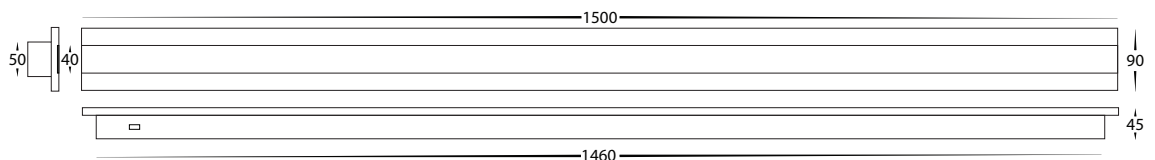

Barline Aluminium 1500mm Wall Light

Product Specifications

Name	Barline
Material	Aluminium + Perspex
Colour	Poly Powder Coated Black or White
IP Rating	IP65
Installation Type	Wall or Ceiling - Surface Mounted
Lamp Base	Built in LED
Max Wattage	1x 45w
Lamp Expectancy	<30,000hrs
Diffuser Type	Frosted Perspex
CRI	CRI>80
Dimmable	No
Warranty	3 Years Replacement*

Product Ordering

Image	Part Number	Colour Temp	Lumens	Input Voltage	Beam Angle	Included LED	Barcode
	HV3586T-BLK	3000k 4000k 5500k	1380lm 2700lm 1495lm	240v AC	180°	TRI Colour 22w - 45w Built in LED	9350418026514
	HV3586T-WHT	3000k 4000k 5500k	1380lm 2700lm 1495lm	240v AC	180°	TRI Colour 22w - 45w Built in LED	9350418026521