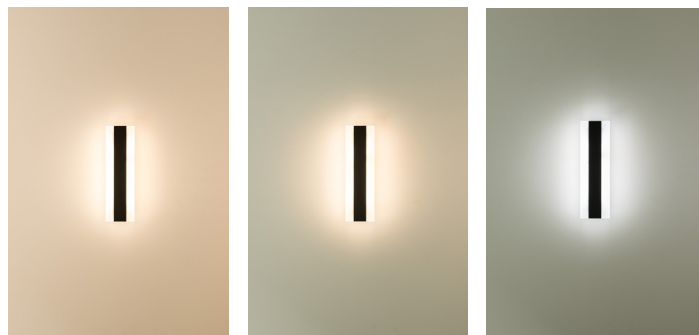

Barline Aluminium 1500mm Wall Light

Product Specifications

Name	Barline
Material	Aluminium + Perspex
Colour	Poly Powder Coated Black or White
IP Rating	IP65
Installation Type	Wall or Ceiling - Surface Mounted
Lamp Base	Built in LED
Max Wattage	1x 45w
Lamp Expectancy	<30,000hrs
Diffuser Type	Frosted Perspex
CRI	CRI>80
Dimmable	No
Warranty	3 Years Replacement*

Product Ordering

Image	Part Number	Colour Temp	Lumens	Input Voltage	Beam Angle	Included LED	Barcode
	HV3586T-BLK	3000k 4000k 5500k	1380lm 2700lm 1495lm	240v AC	180°	TRI Colour 22w - 45w Built in LED	9350418026514
	HV3586T-WHT	3000k 4000k 5500k	1380lm 2700lm 1495lm	240v AC	180°	TRI Colour 22w - 45w Built in LED	9350418026521