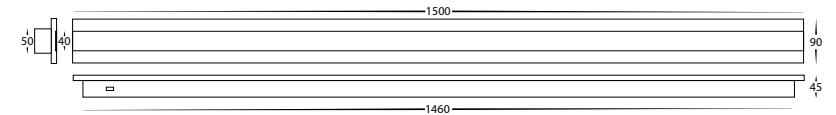

Barline Aluminium 1500mm Wall Light

Name	Barline
Material	Aluminium + Perspex
Colour	Poly Powder Coated Black or White
IP Rating	IP65
Colour Temp	<div style="display: flex; gap: 5px;"> <div style="width: 10px; height: 10px; background-color: #FFD700; border: 1px solid black;"></div> 3000k <div style="width: 10px; height: 10px; background-color: #ADD8E6; border: 1px solid black;"></div> 4000k <div style="width: 10px; height: 10px; background-color: #00CED1; border: 1px solid black;"></div> 5500k </div>
IK Rating	IK08
Installation Type	Wall or Ceiling - Surface Mounted
Diffuser Type	Frosted Perspex
Lamp Base	Built in LED
Max Wattage	1x 45w (3000K & 5500K = 22w 4000k = 45w)
Protection Class	240V = 1 (Earth Required) 24v DC = 3 (No Earth Required)
Lamp Expectancy	<30,000hrs*
CRI	CRI>80
SDCM	<6
UGR	<26
Dimmable	No
Warranty	3 Years Replacement*

Dimensions

Product Ordering

Image	Part Number	Colour Temp	Lumens	Input Voltage	Beam Angle	Included LED	Barcode
	HV3586T-BLK	<div style="display: flex; gap: 5px;"> <div style="width: 10px; height: 10px; background-color: #FFD700; border: 1px solid black;"></div> 3000K <div style="width: 10px; height: 10px; background-color: #ADD8E6; border: 1px solid black;"></div> 4000K <div style="width: 10px; height: 10px; background-color: #00CED1; border: 1px solid black;"></div> 5500k </div>	1380lm	240v AC	180°	TRI Colour 22w-45w Built in LED	9350418026514
	HV3586T-BLK-24V		2700lm	24V DC			9350418034663
	HV3586T-WHT	<div style="display: flex; gap: 5px;"> <div style="width: 10px; height: 10px; background-color: #FFD700; border: 1px solid black;"></div> 3000K <div style="width: 10px; height: 10px; background-color: #ADD8E6; border: 1px solid black;"></div> 4000K <div style="width: 10px; height: 10px; background-color: #00CED1; border: 1px solid black;"></div> 5500k </div>	1380lm	240v AC	180°	TRI Colour 22w-45w Built in LED	9350418026521
	HV3586T-WHT-24V		2700lm	24V DC			9350418034670