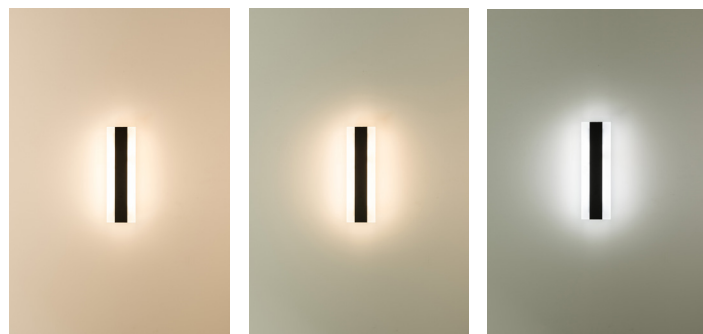

Barline Aluminium 1000mm Wall Light

Product Specifications

Name	Barline
Material	Aluminium + Perspex
Colour	Poly Powder Coated Black or White
IP Rating	IP65
Installation Type	Wall or Ceiling - Surface Mounted
Lamp Base	Built in LED
Max Wattage	1x 30w
Lamp Expectancy	<30,000hrs
Diffuser Type	Frosted Perspex
CRI	CRI>80
Dimmable	No
Warranty	3 Years Replacement*

Product Ordering

Image	Part Number	Colour Temp	Lumens	Input Voltage	Beam Angle	Included LED	Barcode
	HV3584T-BLK	3000k 4000k 5500k	900lm 1800lm 975lm	240v AC	180°	TRI Colour 15w - 30w Built in LED	9350418026491
	HV3584T-WHT	3000k 4000k 5500k	900lm 1800lm 975lm	240v AC	180°	TRI Colour 15w - 30w Built in LED	9350418026484