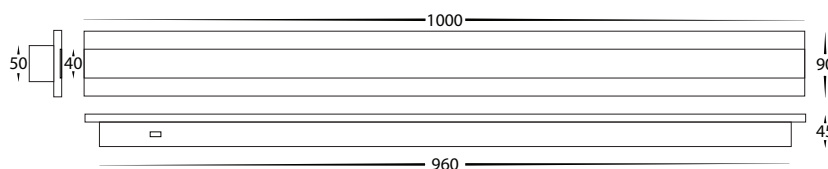

Barline Aluminium 1000mm Wall Light

Product Specifications

Name	Barline
Material	Aluminium + Perspex
Colour	Poly Powder Coated Black or White
IP Rating	IP65
Installation Type	Wall or Ceiling - Surface Mounted
Lamp Base	Built in LED
Max Wattage	1x 30w
Lamp Expectancy	<30,000hrs
Diffuser Type	Frosted Perspex
CRI	CRI>80
Dimmable	No
Warranty	3 Years Replacement*

Product Ordering

Image	Part Number	Colour Temp	Lumens	Input Voltage	Beam Angle	Included LED	Barcode
	HV3584T-BLK	3000k 4000k 5500k	900lm 1800lm 975lm	240v AC	180°	TRI Colour 15w - 30w Built in LED	9350418026491
	HV3584T-WHT	3000k 4000k 5500k	900lm 1800lm 975lm	240v AC	180°	TRI Colour 15w - 30w Built in LED	9350418026484